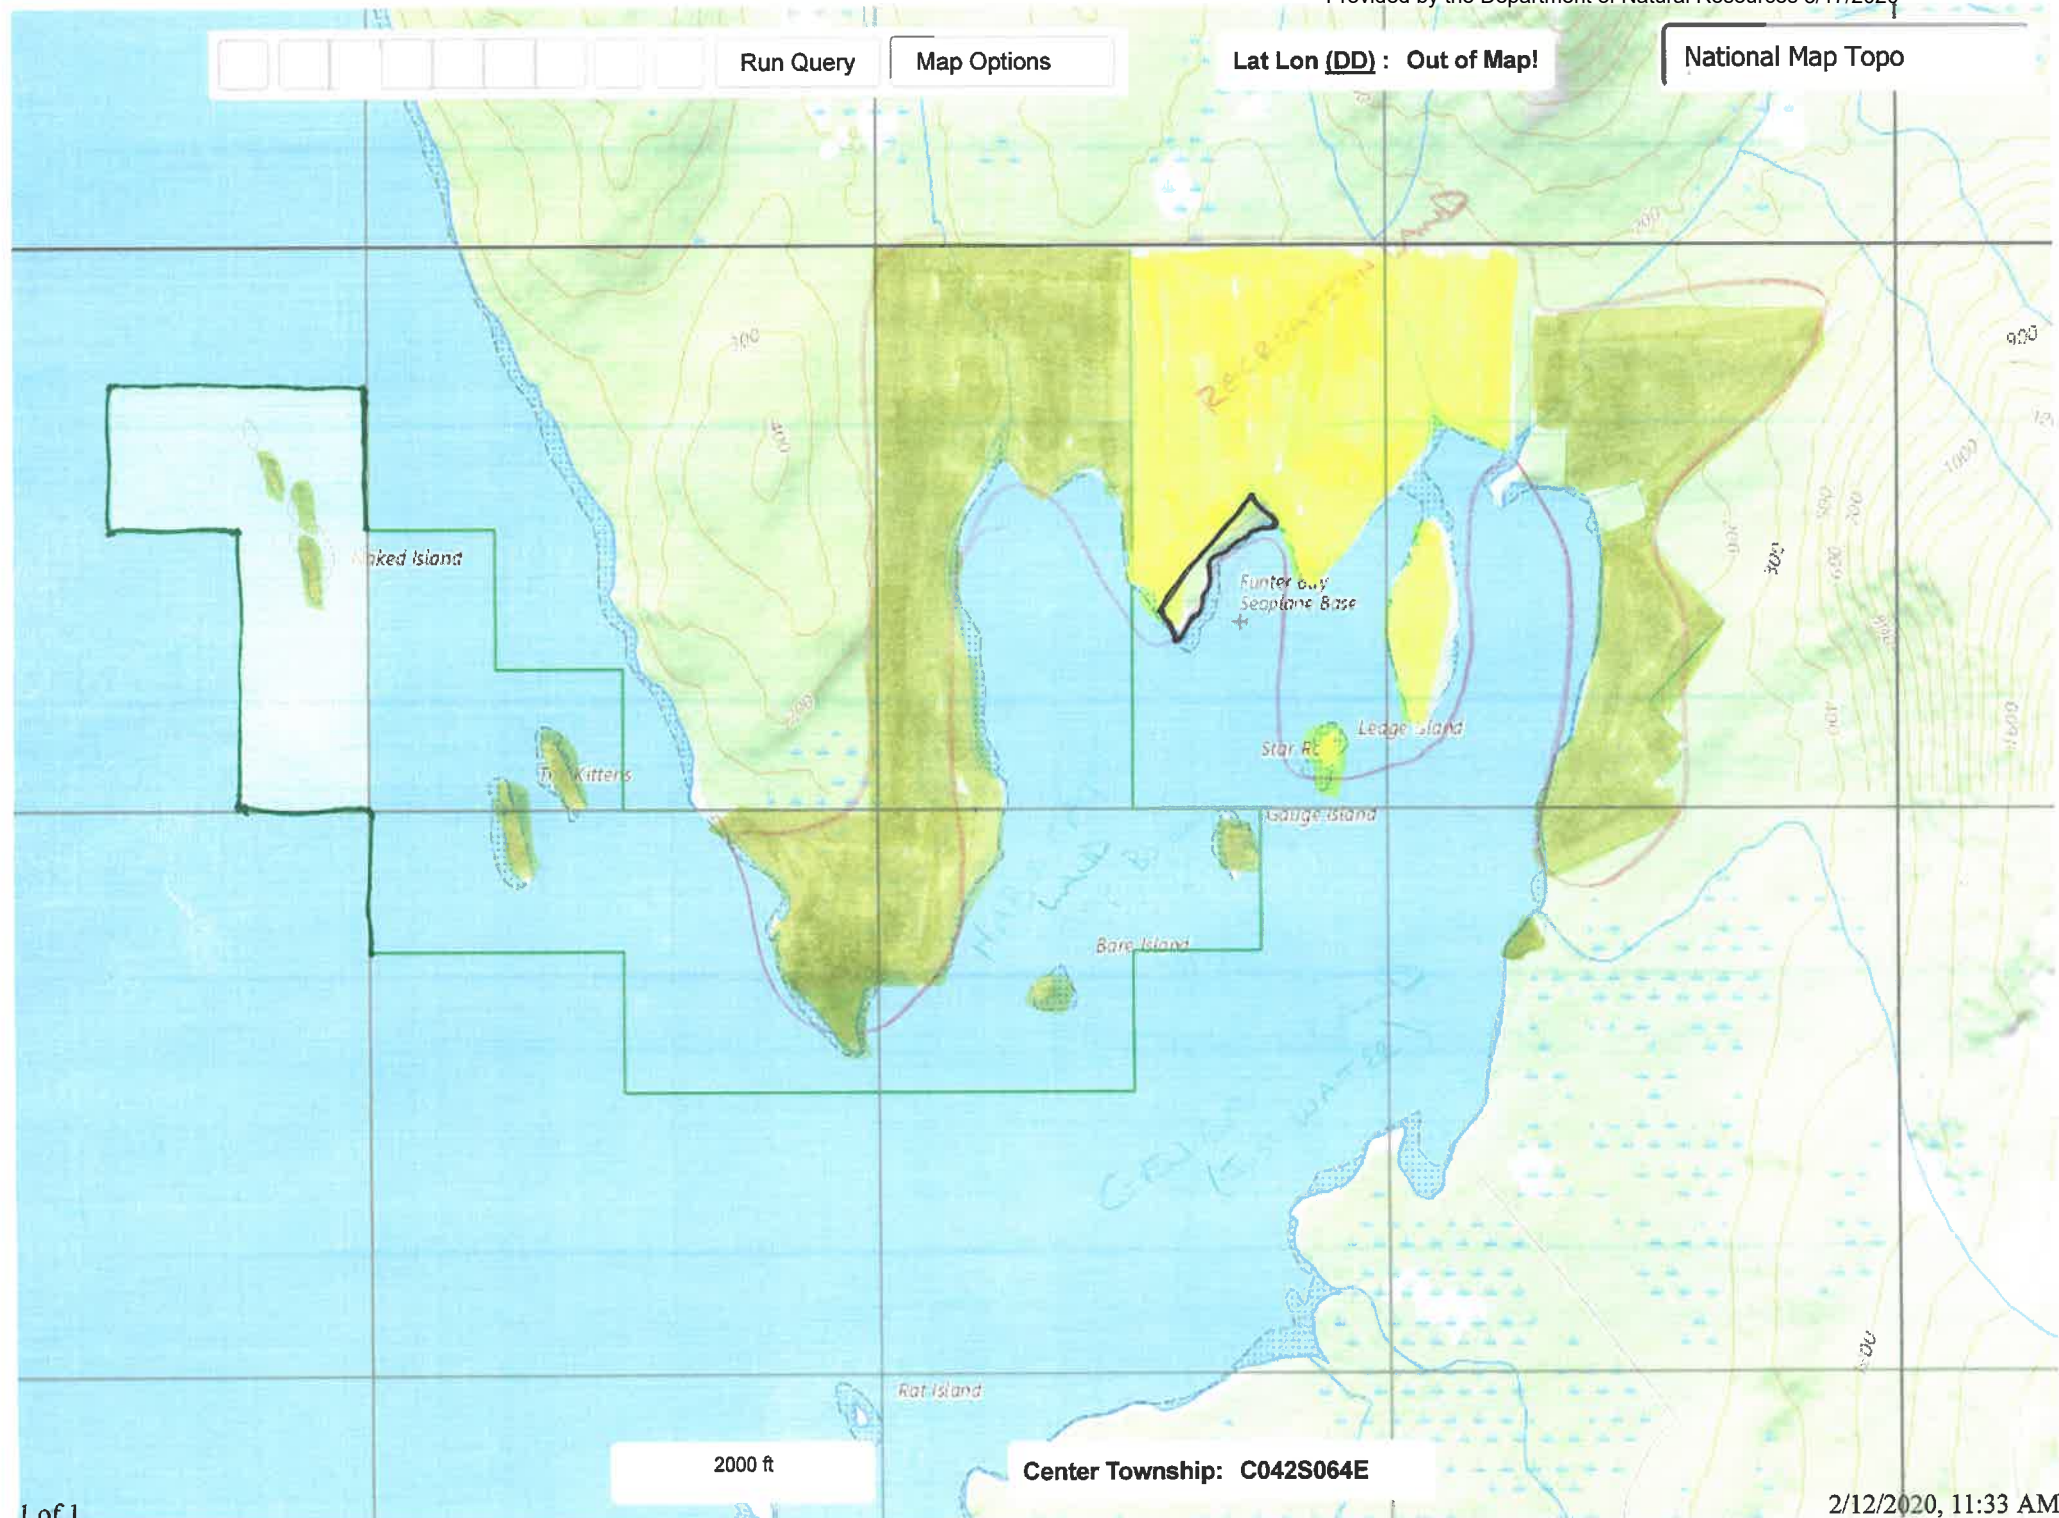

Navigation icons: Home, Back, Forward, etc.

Run Query

Map Options

Lat Lon (DD) : Out of Map!

National Map Topo

FUNTER BAY
SMP
BOUNDARY

2000 ft

Center Township: C042S064E

Run Query Map Options

Lat Lon (DD) : Out of Map!

National Map Topo

STATE
PARCELS

Green
Mountain

Bear Creek

ONAH-ANGOON CENSUS AREA

Mount Robert
Baron

5000 ft

Center Township: C042S064E

Search input fields

Run Query

Map Options

Lat Lon (DD) : Out of Map!

National Map Topo

2000 ft