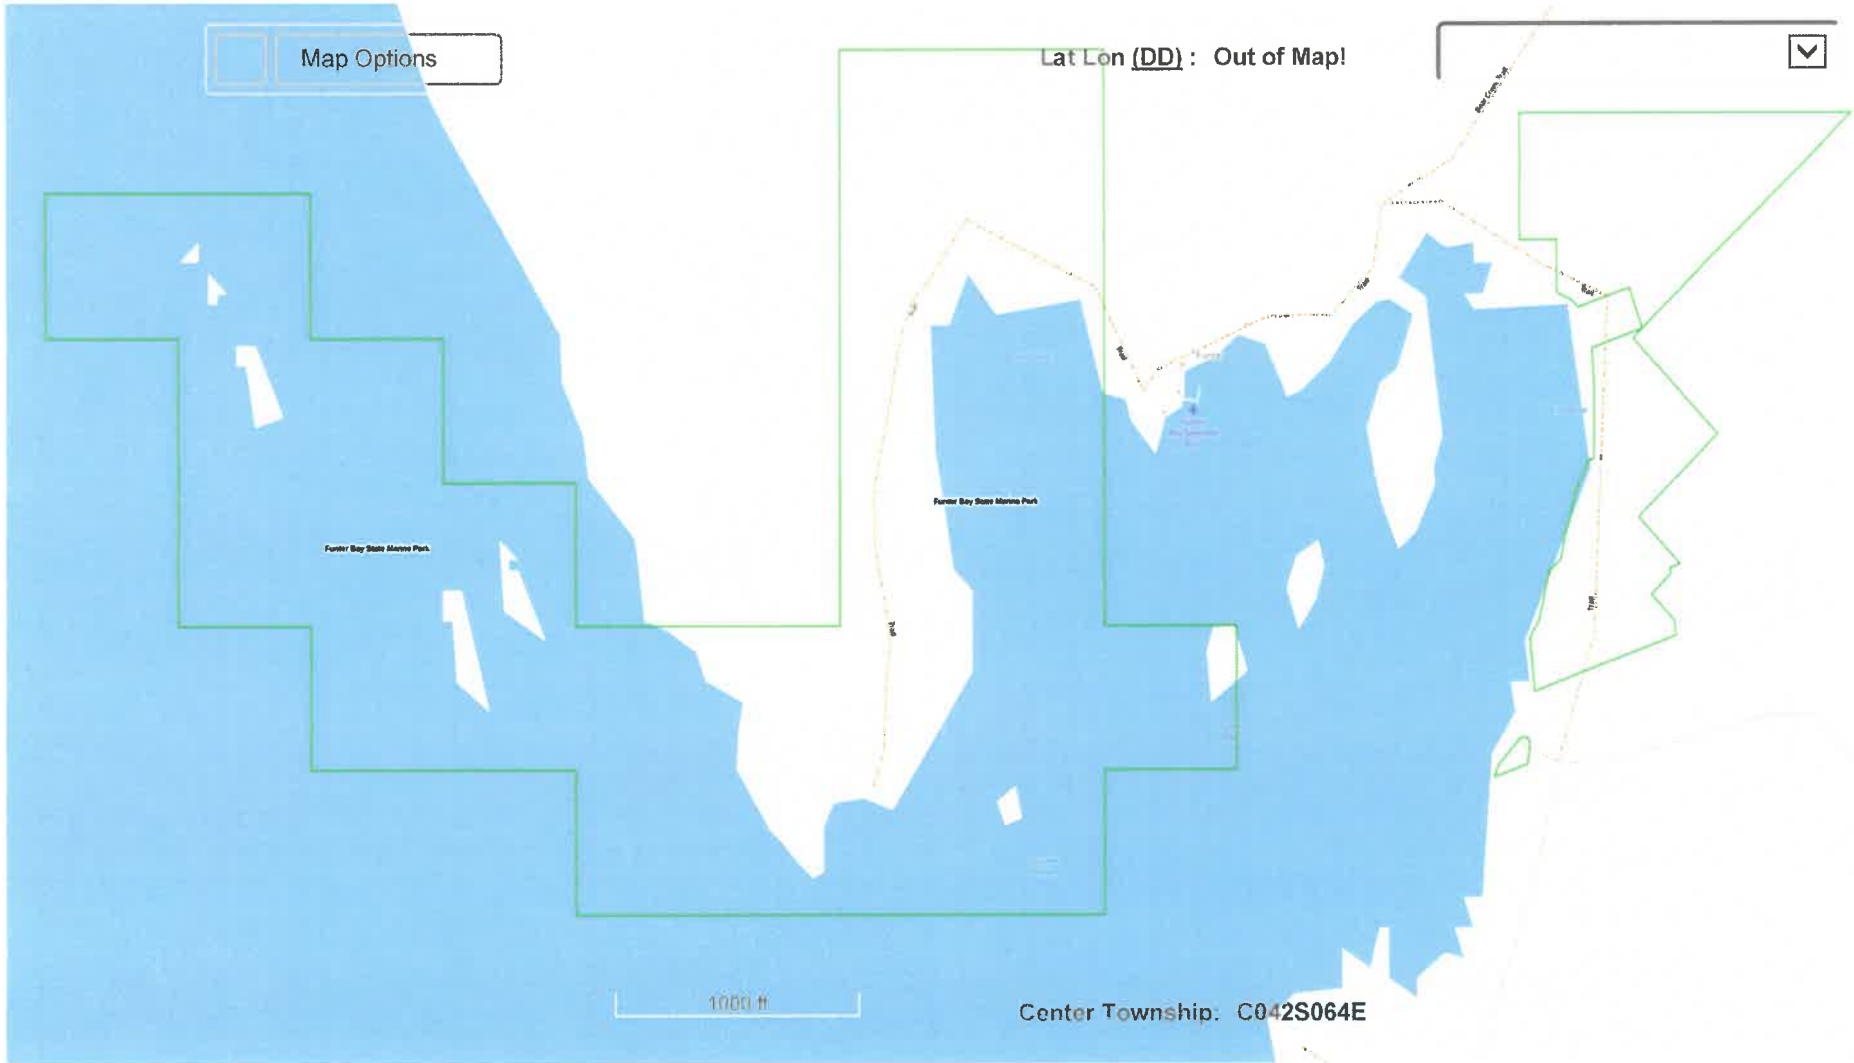

State of Alaska

Alaska Mapper Lite - State Parks and Trail Map

Map Options

Lat Lon (DD) : Out of Map!

1000 ft

Center Township: C042S064E

State of Alaska

Alaska Mapper Lite - State Parks and Trail Map

Navigation icons: Home, Back, Forward, etc.

Run Query

Map Options

Lat Lon (DD) : Out of Map!

National Map Topo

FUNTER BAY
SMP
BOUNDARY

2000 ft

Center Township: C042S064E

Run Query Map Options

Lat Lon (DD) : Out of Map!

National Map Topo

STATE
PARCELS

Green
Mountain

Bear Creek

ONAH-ANGOON CENSUS AREA

Mount Robert
Baron

5000 ft

Center Township: C042S064E

Search input fields

Run Query

Map Options

Lat Lon (DD) : Out of Map!

National Map Topo

2000 ft