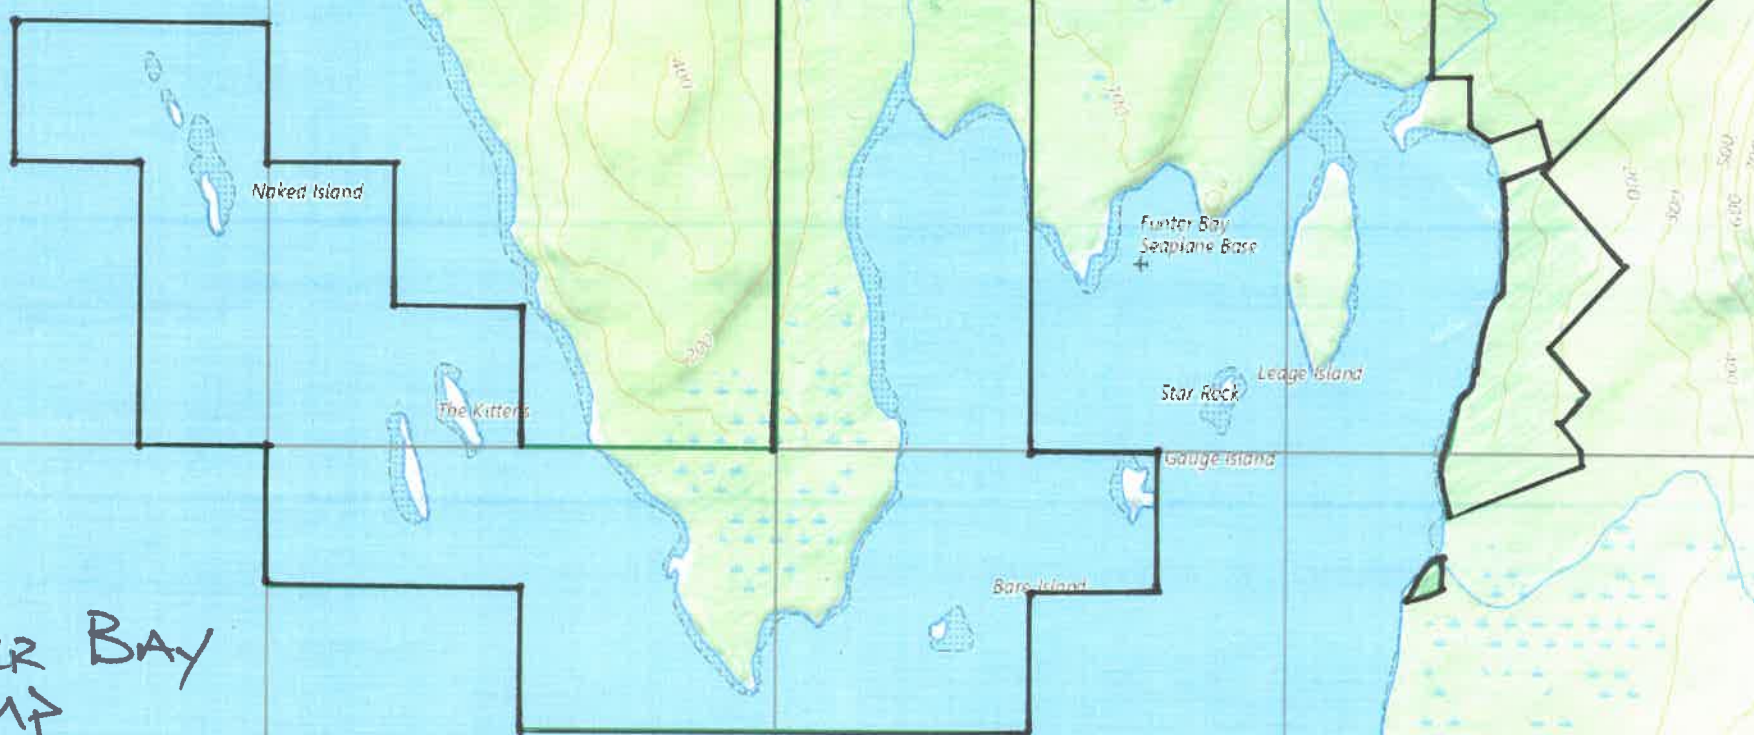

State of Alaska

Alaska Mapper Lite - State Parks and Trail Map

Map Options

Lat Lon (DD) : Out of Map!

1000 ft

Center Township: C042S064E

State of Alaska

Alaska Mapper Lite - State Parks and Trail Map

Navigation icons: Home, Back, Forward, etc.

Run Query

Map Options

Lat Lon (DD) : Out of Map!

National Map Topo

FUNTER BAY
SMP
BOUNDARY

2000 ft

Center Township: C042S064E

Run Query Map Options

Lat Lon (DD) : Out of Map!

National Map Topo

STATE
PARCELS

Green
Mountain

Bear Creek

ONAH-ANGOON CENSUS AREA

Mount Robert
Baron

5000 ft

Center Township: C042S064E

Search input fields

Run Query

Map Options

Lat Lon (DD) : Out of Map!

National Map Topo

2000 ft