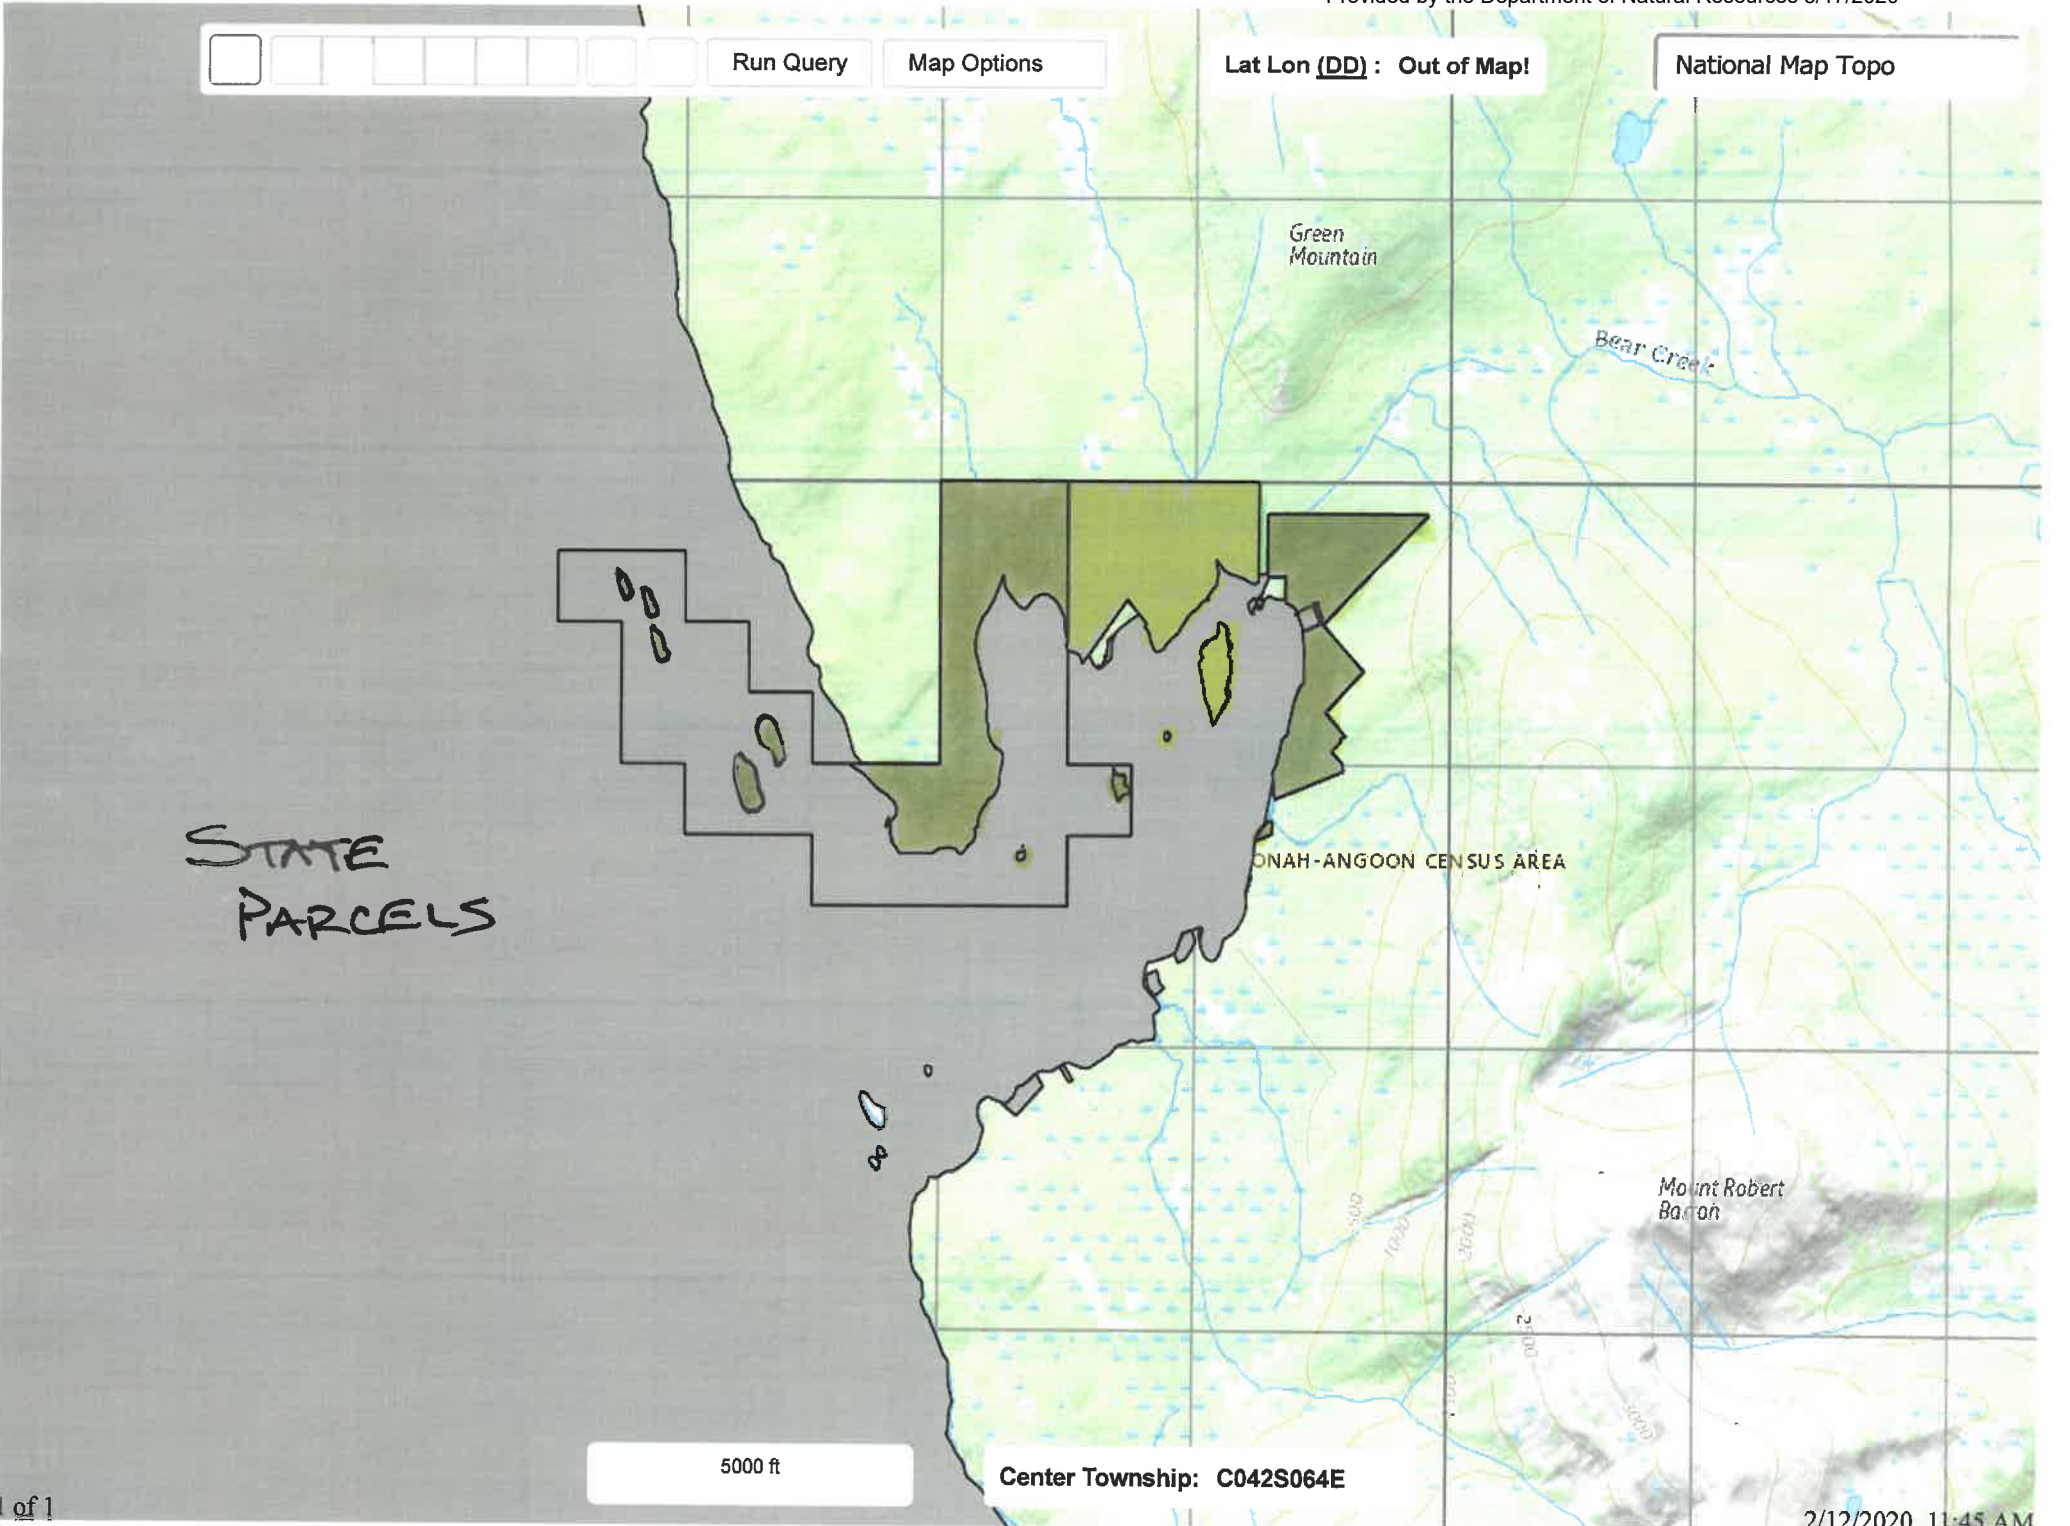

State of Alaska

Alaska Mapper Lite - State Parks and Trail Map

Map Options

Lat Lon (DD) : Out of Map!

1000 ft

Center Township: C042S064E

State of Alaska

Alaska Mapper Lite - State Parks and Trail Map

Navigation icons: Home, Back, Forward, etc.

Run Query

Map Options

Lat Lon (DD) : Out of Map!

National Map Topo

FUNTER BAY
SMP
BOUNDARY

2000 ft

Center Township: C042S064E

Run Query Map Options

Lat Lon (DD) : Out of Map!

National Map Topo

STATE
PARCELS

Green
Mountain

Bear Creek

ONAH-ANGOON CENSUS AREA

Mount Robert
Baron

5000 ft

Center Township: C042S064E

Search input fields

Run Query

Map Options

Lat Lon (DD) : Out of Map!

National Map Topo

2000 ft