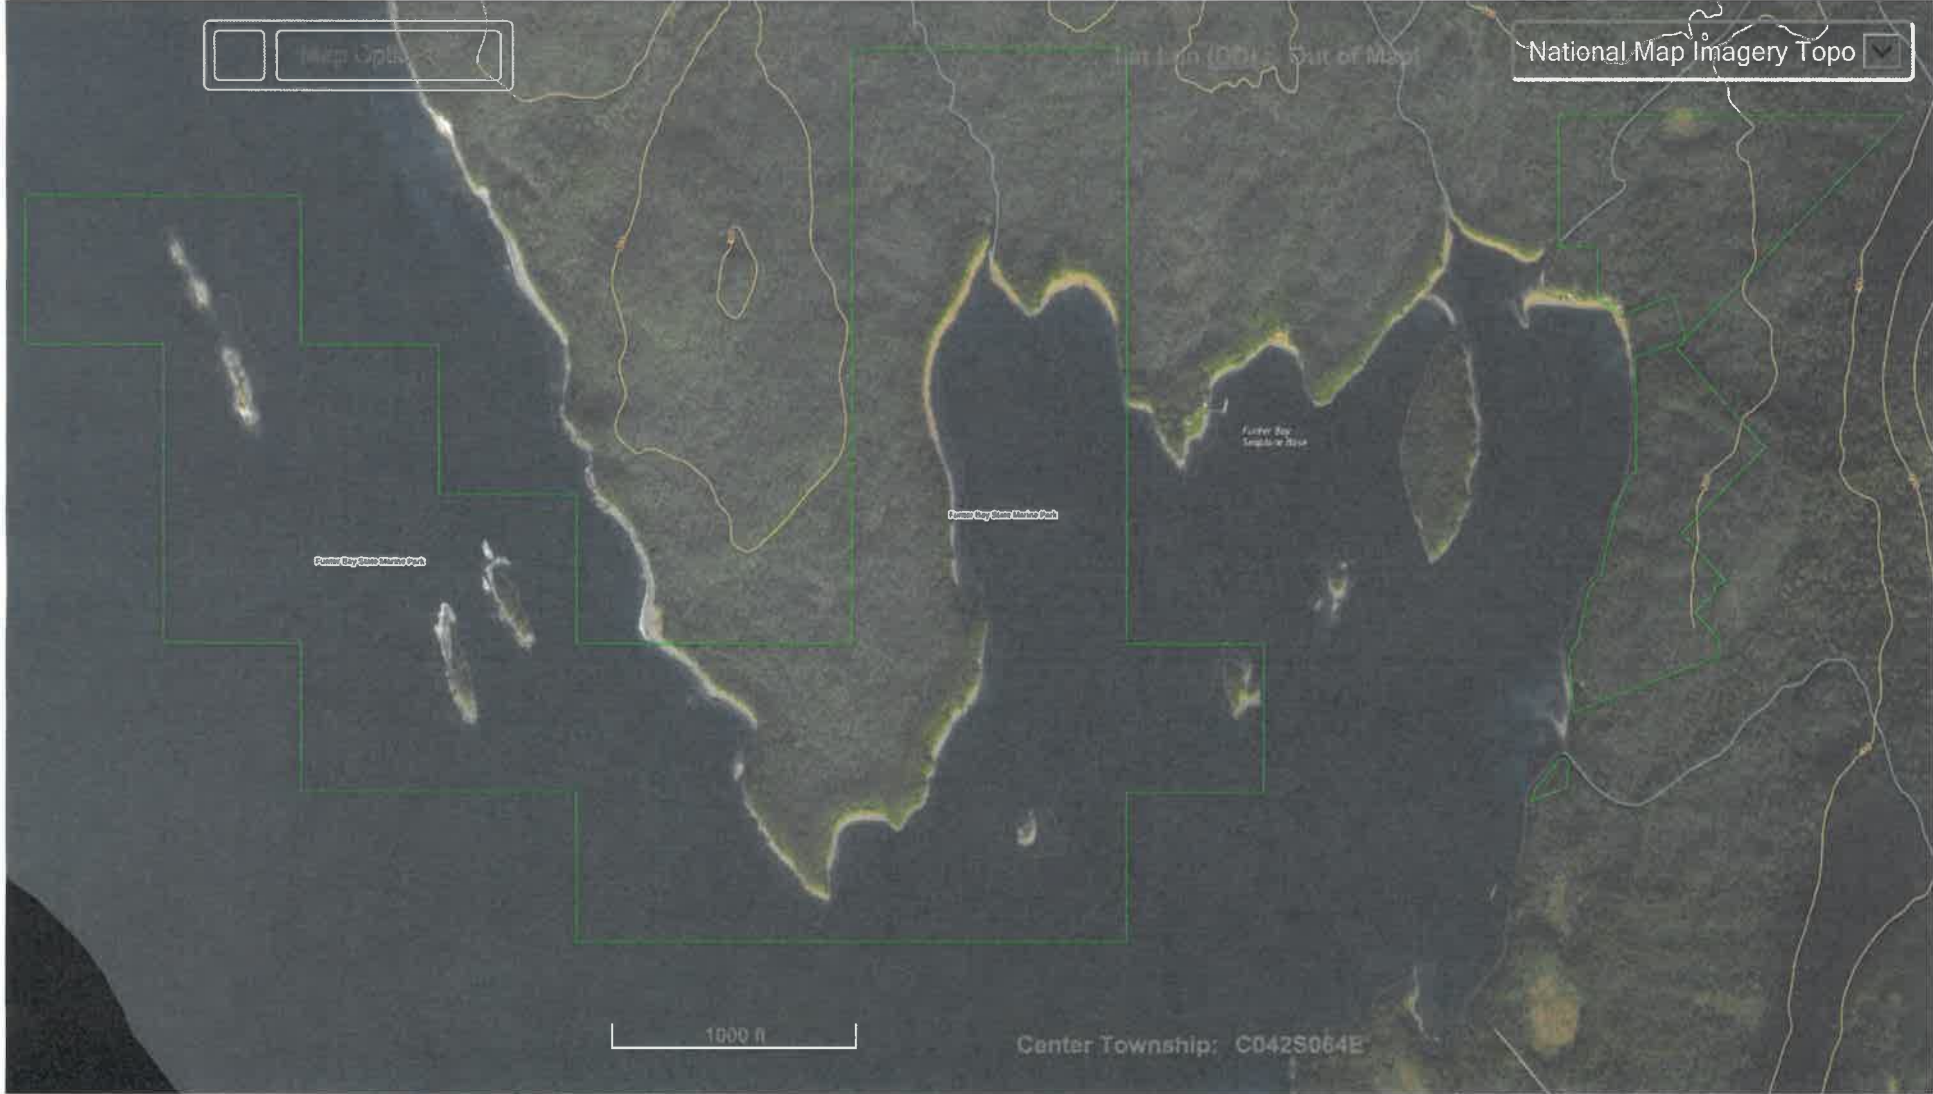

State of Alaska

Alaska Mapper Lite - State Parks and Trail Map

Map Options

Lat Lon (DD) : Out of Map!

1000 ft

Center Township: C042S064E

State of Alaska

Alaska Mapper Lite - State Parks and Trail Map

Navigation icons: Home, Back, Forward, etc.

Run Query

Map Options

Lat Lon (DD) : Out of Map!

National Map Topo

FUNTER BAY
SMP
BOUNDARY

2000 ft

Center Township: C042S064E

Run Query Map Options

Lat Lon (DD) : Out of Map!

National Map Topo

STATE
PARCELS

Green
Mountain

Bear Creek

ONAH-ANGOON CENSUS AREA

Mount Robert
Baron

5000 ft

Center Township: C042S064E

Search input fields

Run Query

Map Options

Lat Lon (DD) : Out of Map!

National Map Topo

2000 ft