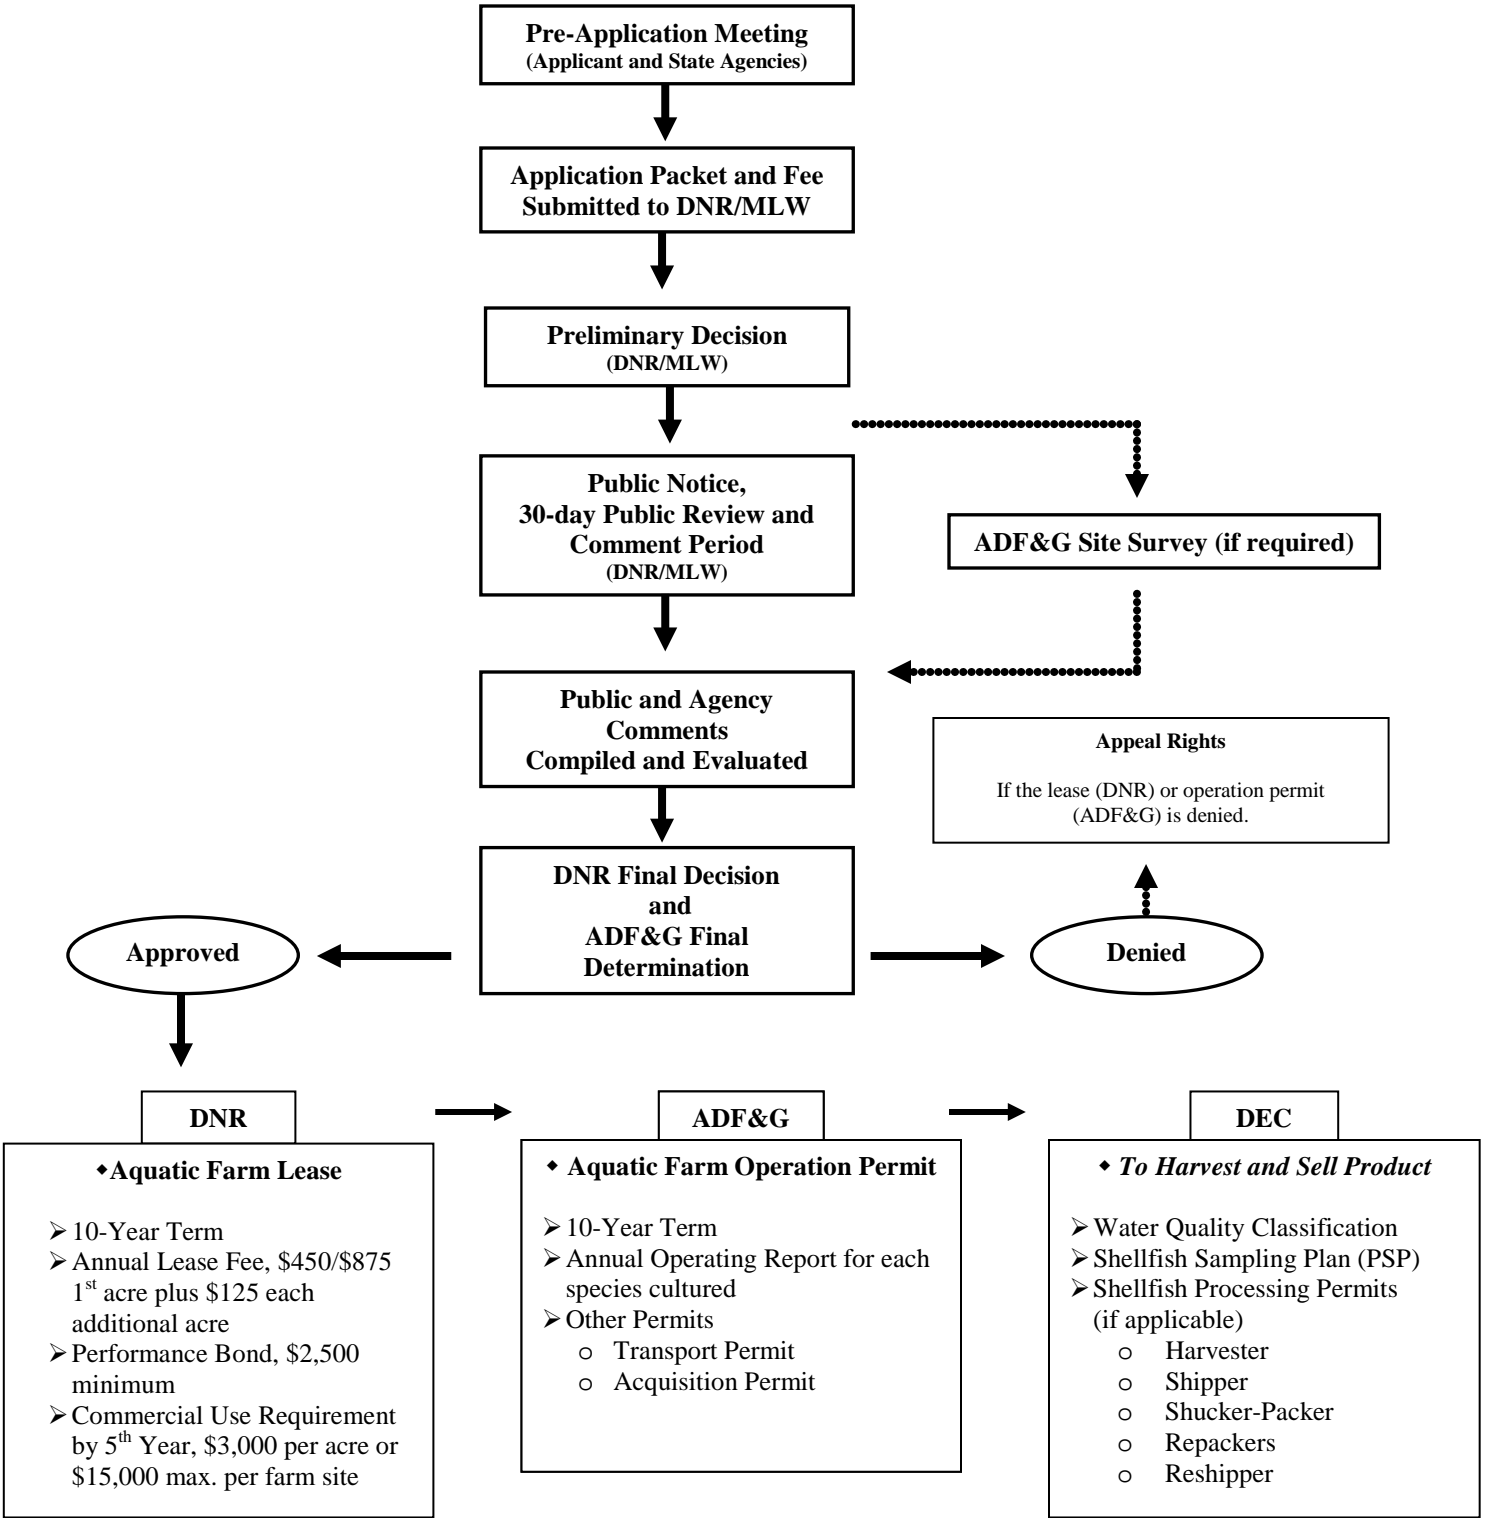

Aquatic Farm Application Review Flow Chart

ACRONYMS USED

DNR: Alaska Department of Natural Resources
MLW: Division of Mining, Land, and Water
ADF&G: Alaska Department of Fish and Game
DEC: Alaska Department of Environmental Conservation