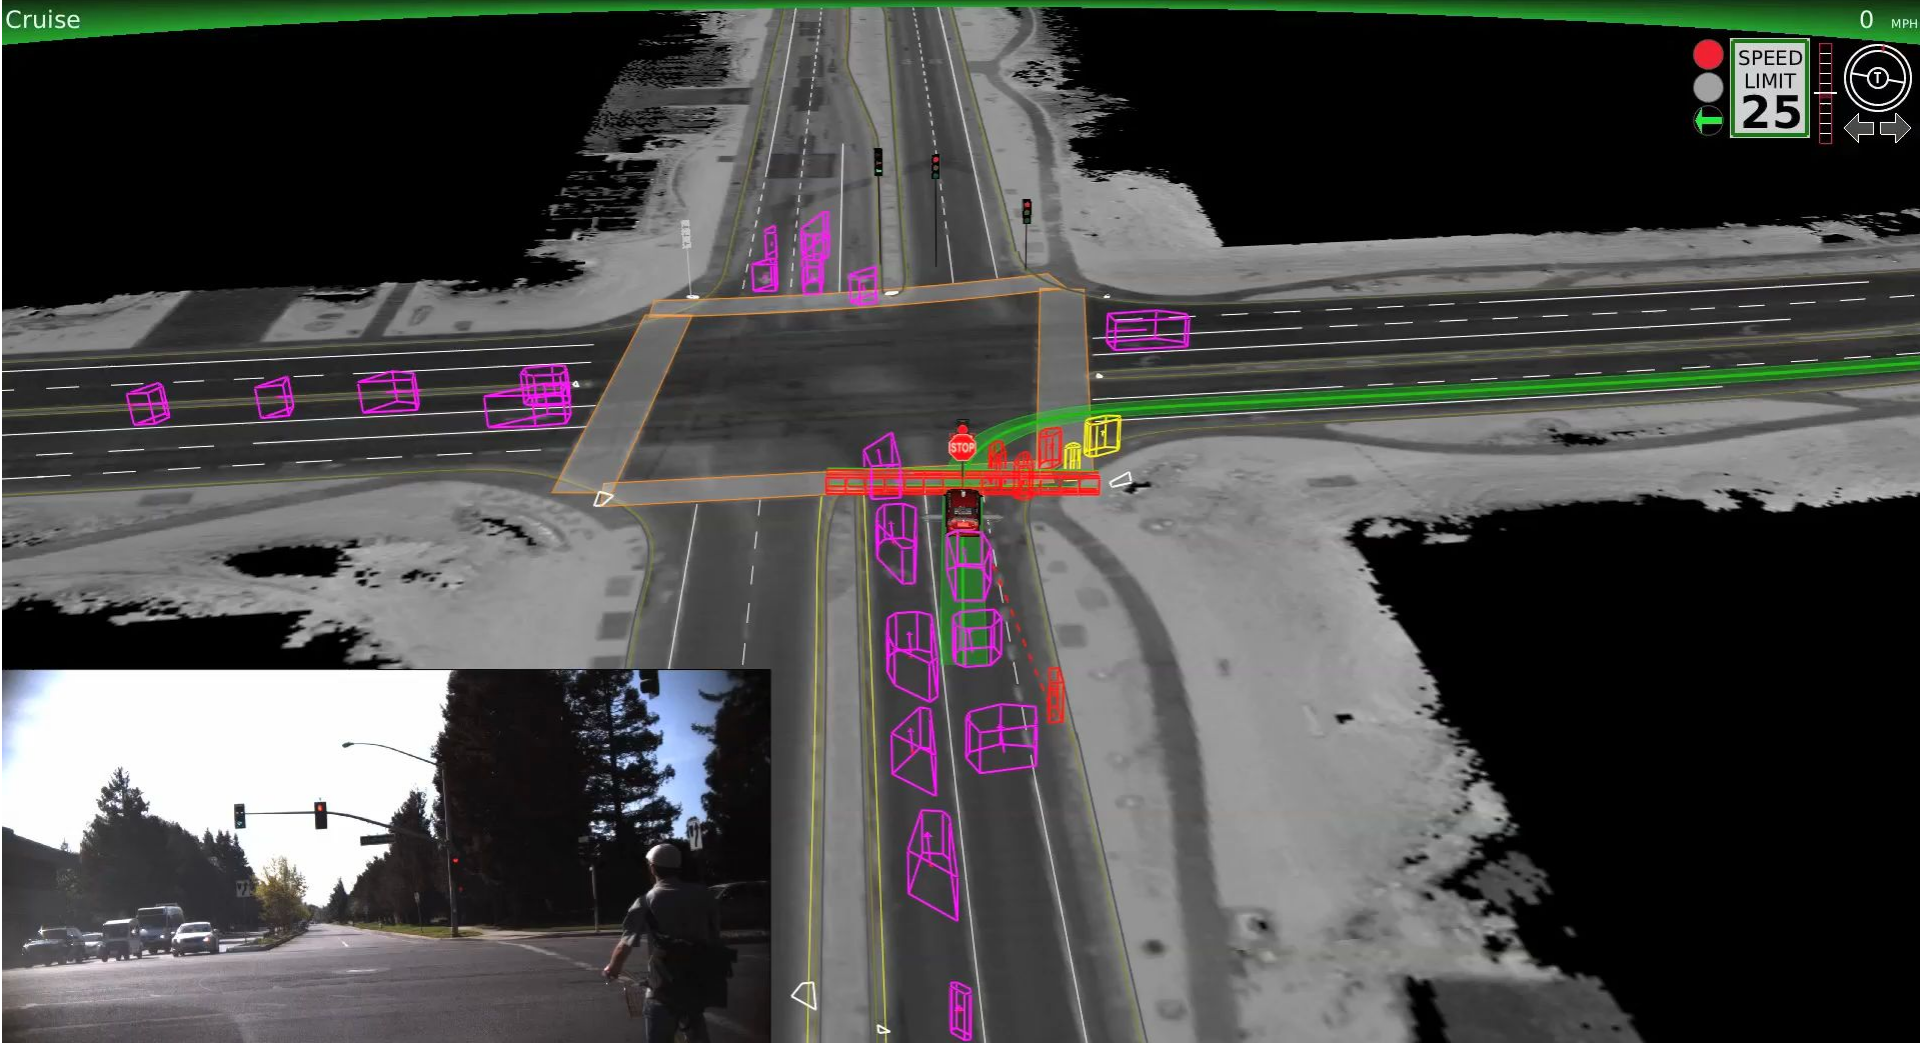

Laser

Camera

Orientation sensor

Processor

Radar

Position sensor

RAILROAD
CROSSING
2
TRACKS

RED LIGHT
VIOLATION
\$336
MINIMUM FINE

NO U TURN

Central Expwy

Google

self-driving car

California
6YCT869

RX 450h

SPEED LIMIT 25

[A first drive](#)