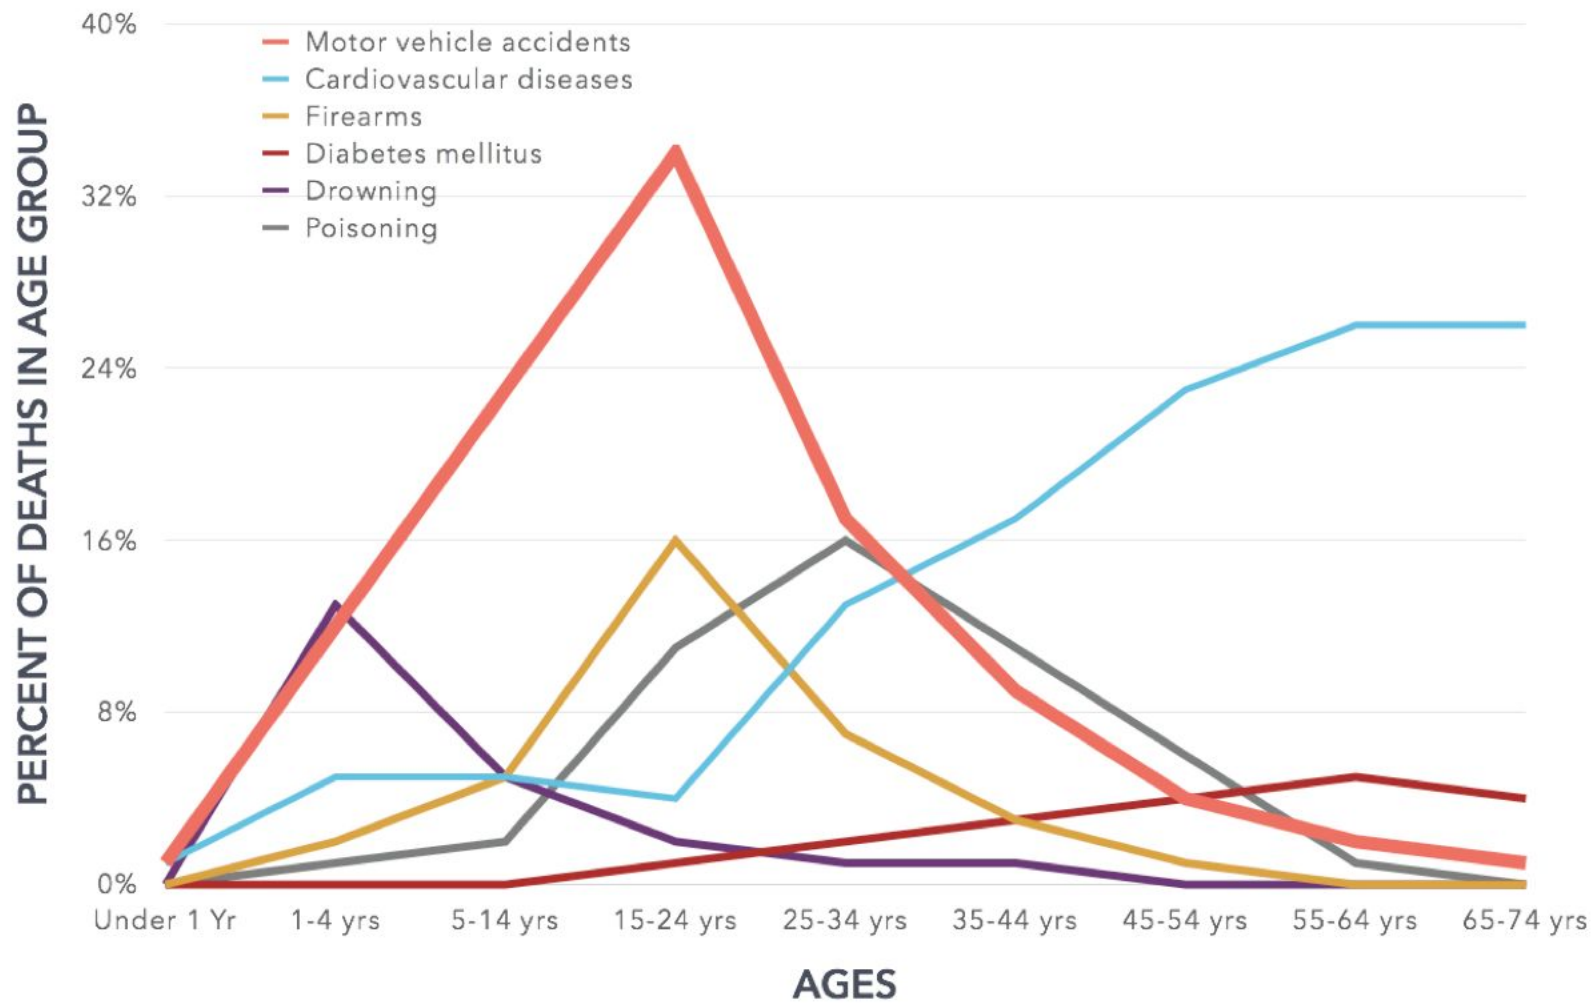

LEADING CAUSES OF DEATH IN THE UNITED STATES