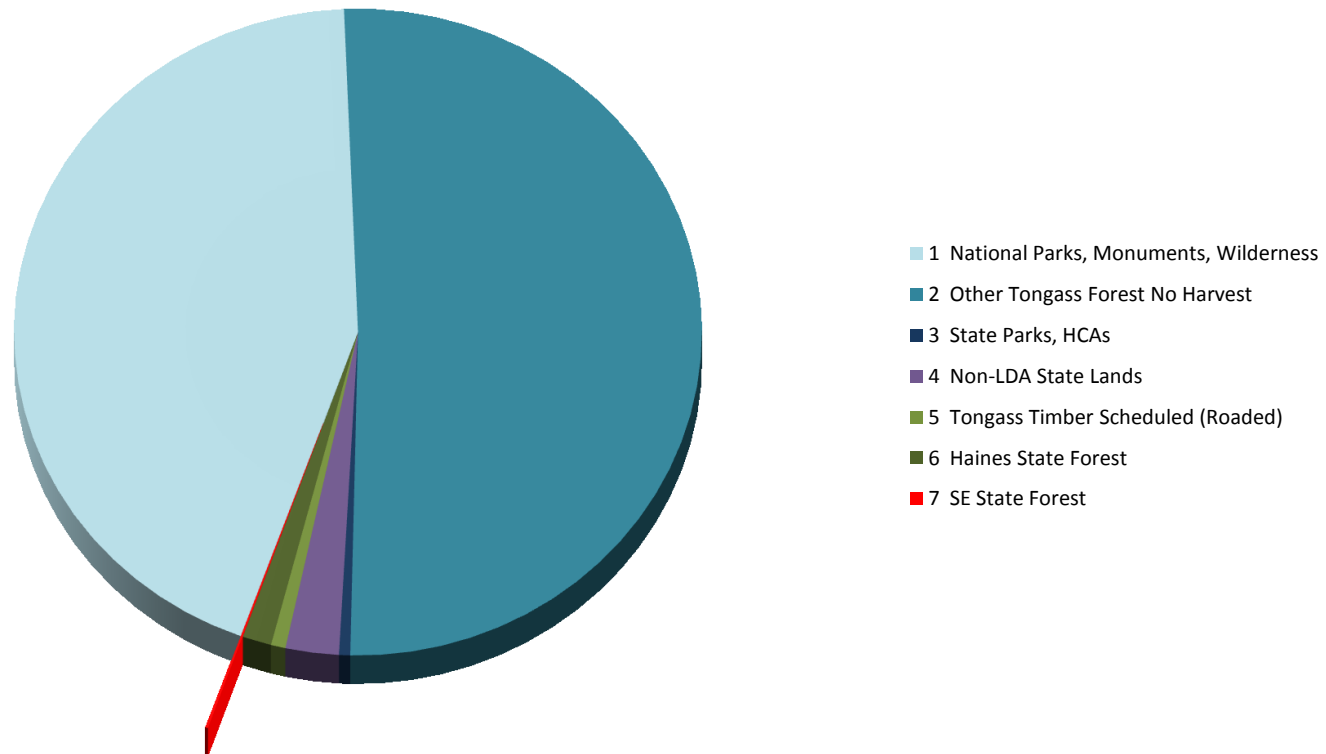

## Southeast Alaska Public Land Summary (21,004,230 acres)

- 1 2008 TLMP page 3-2 and Glacier National Park Web Page Acres
- 2 2008 TLMP page 3-2, Natural Setting and Development LUD less roaded suitable
- 3 Per DNR DMLW records including Chilkat Preserve, State Marine Parks and Critical Habitat Areas
- 4 DNR DMLW, excludes Juneau Area Plan which lumps uplands and tidelands together. Excludes selections.
- 5 2008 TLMP, Roaded Suitable, includes old growth and young growth. Table 2-4, TLMP FEIS
- 6 Per DOF Web page
- 7 SE State Forest not including additional SB44/HB105 acres