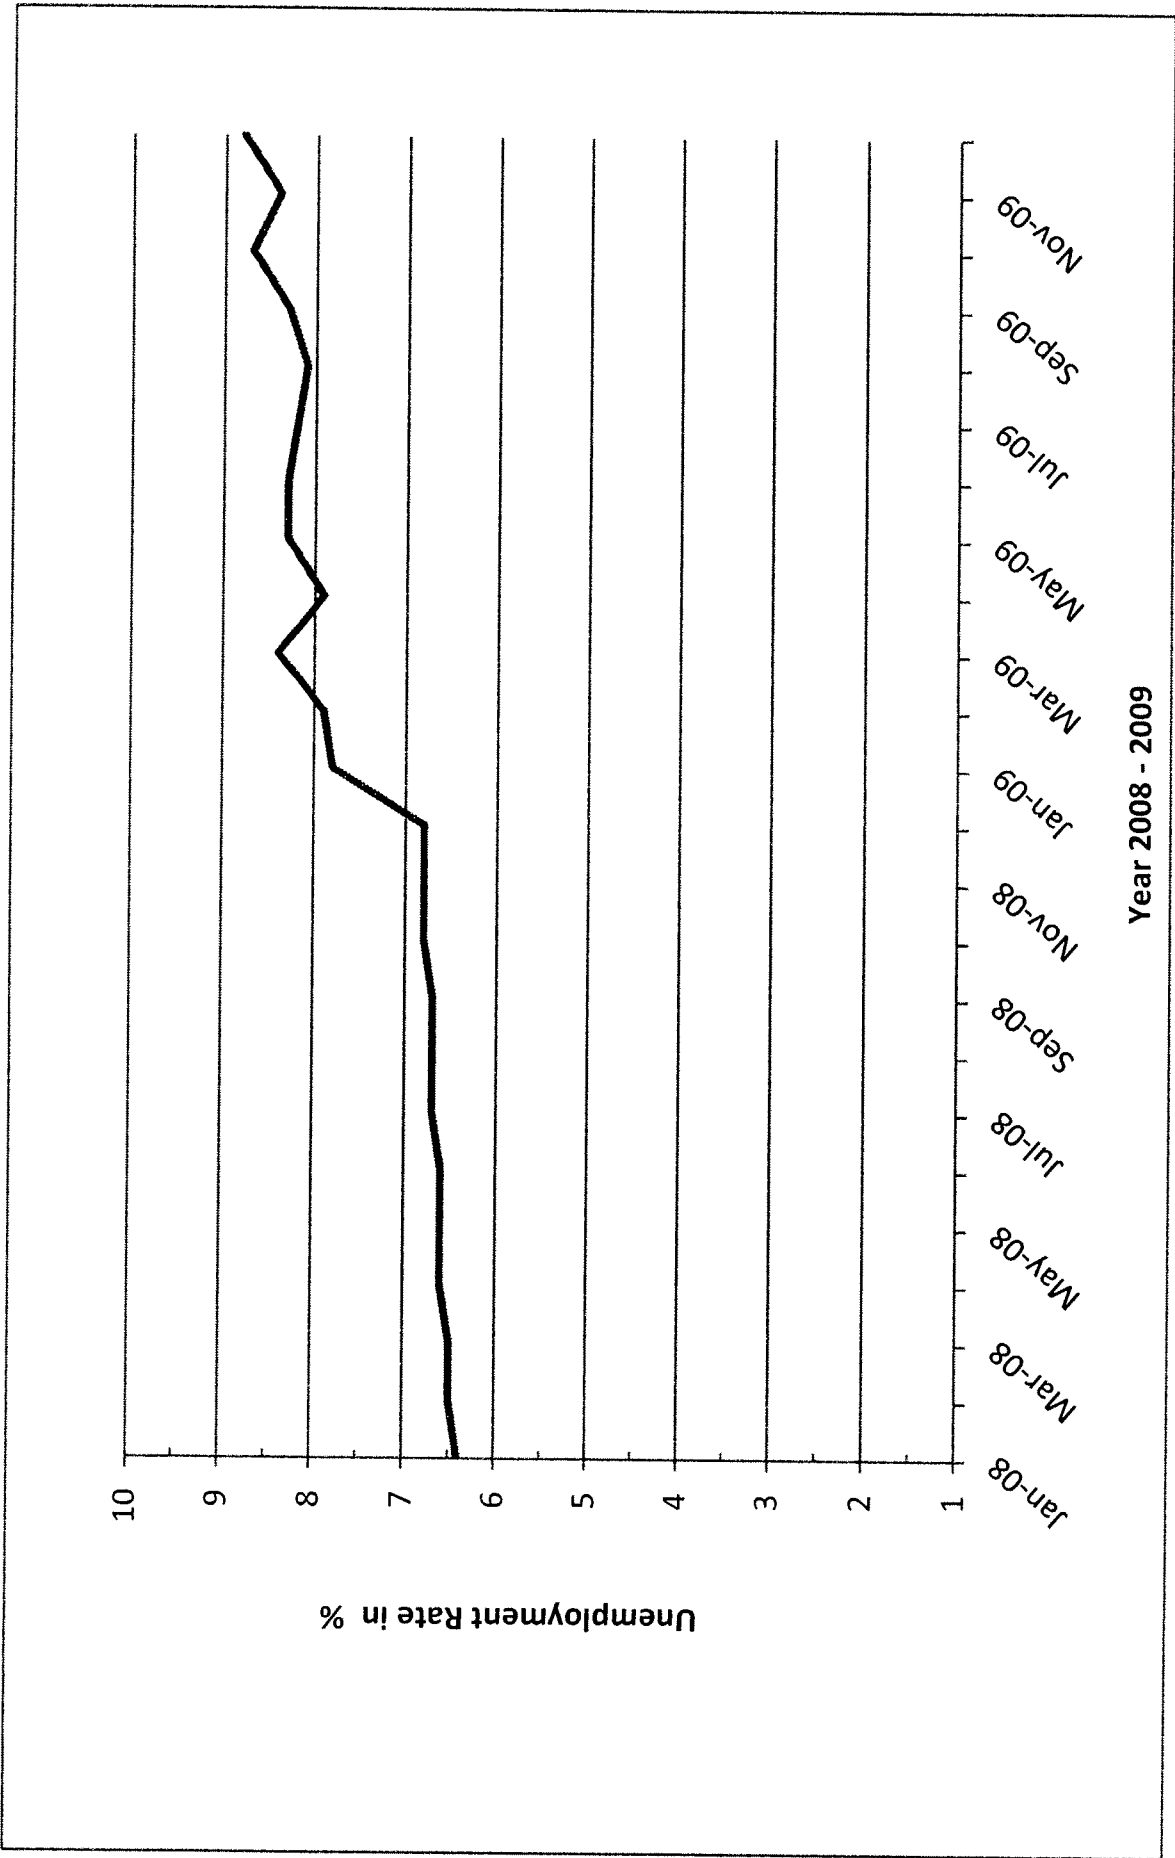

The state labor department cites several factors for the increase over the year, including job losses in the oil, construction, hospitality and leisure industries. It also attributes the rise in part to the growth in job seekers from other states coming to Alaska to find work.

The department says the state stayed below the national unemployment rate for 12 months, something it says hasn't happened since the early '80s, when the U.S. was going through a recession and Alaska was enjoying a boom.

The national unemployment rate in December was 10 percent.

*Copyright 2010 The Associated Press. All rights reserved. This material may not be published, broadcast, rewritten or redistributed.*

All content © Copyright 2000 - 2010 WorldNow and KTUU. All Rights Reserved. Anchorage Winter Skyline Copyright 2008 by Edward Bennett / [Bennett Images](#). For more information on this site, please read our [Privacy Policy](#), [Terms of Service](#), [Meet the News Team](#), [Employment Opportunities](#), [Contact Us](#) and [Public Filings](#).