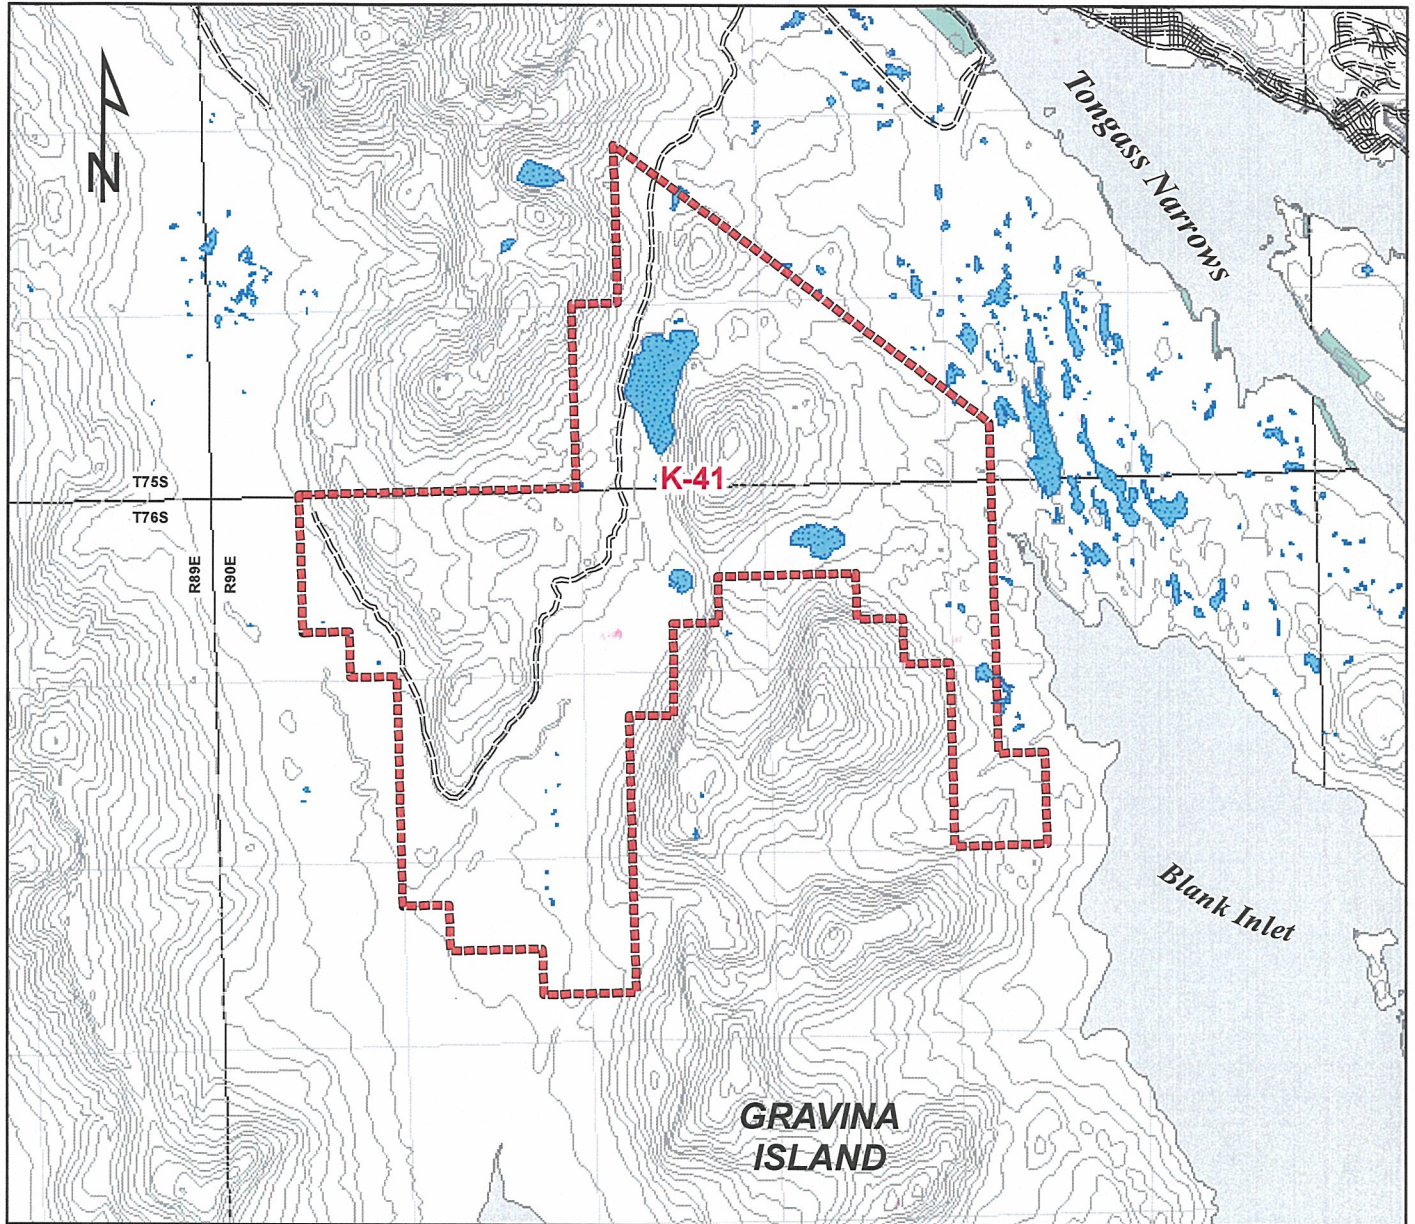

0 0.5 1 1.5 2 Miles
 1 inch equals 1 miles
 Contour Interval 100'

Legend

-  Proposed State Forest
-  Roads
-  GU
-  Disposable
-  Recreation
-  Habitat
-  Lakes

**Proposed
 Southeast Alaska
 State Forest
 Traitors Cove**

DIVISION OF FORESTRY
 2/09/2009 gs

Contour Interval 100'

**Proposed
Southeast Alaska
State Forest
Gravina (Vallenar)**

DIVISION OF FORESTRY

2/05/2008 gs

Legend

-  Proposed State Forest
-  GU
-  Disposable
-  Recreation
-  Habitat
-  Roads

**Proposed
Southeast Alaska
State Forest
Gravina (Bostwick)**

DIVISION OF FORESTRY

12/03/2008 gs

Contour Interval 100'

Legend

-  Proposed State Forest
-  State Park
-  GU
-  Disposable
-  Recreation
-  Habitat
-  lakes
-  Roads

**Proposed
Southeast Alaska
State Forest
Crittenden Creek**

DIVISION OF FORESTRY

1/19/09 gs

0 1 2 3 4 5 Miles Contour Interval 100'
 1 inch equals 1.6 miles

Legend

-  Proposed State Forest
-  GU
-  Disposable
-  Recreation
-  Habitat
-  Lakes
-  Cataloged Streams
-  Roads