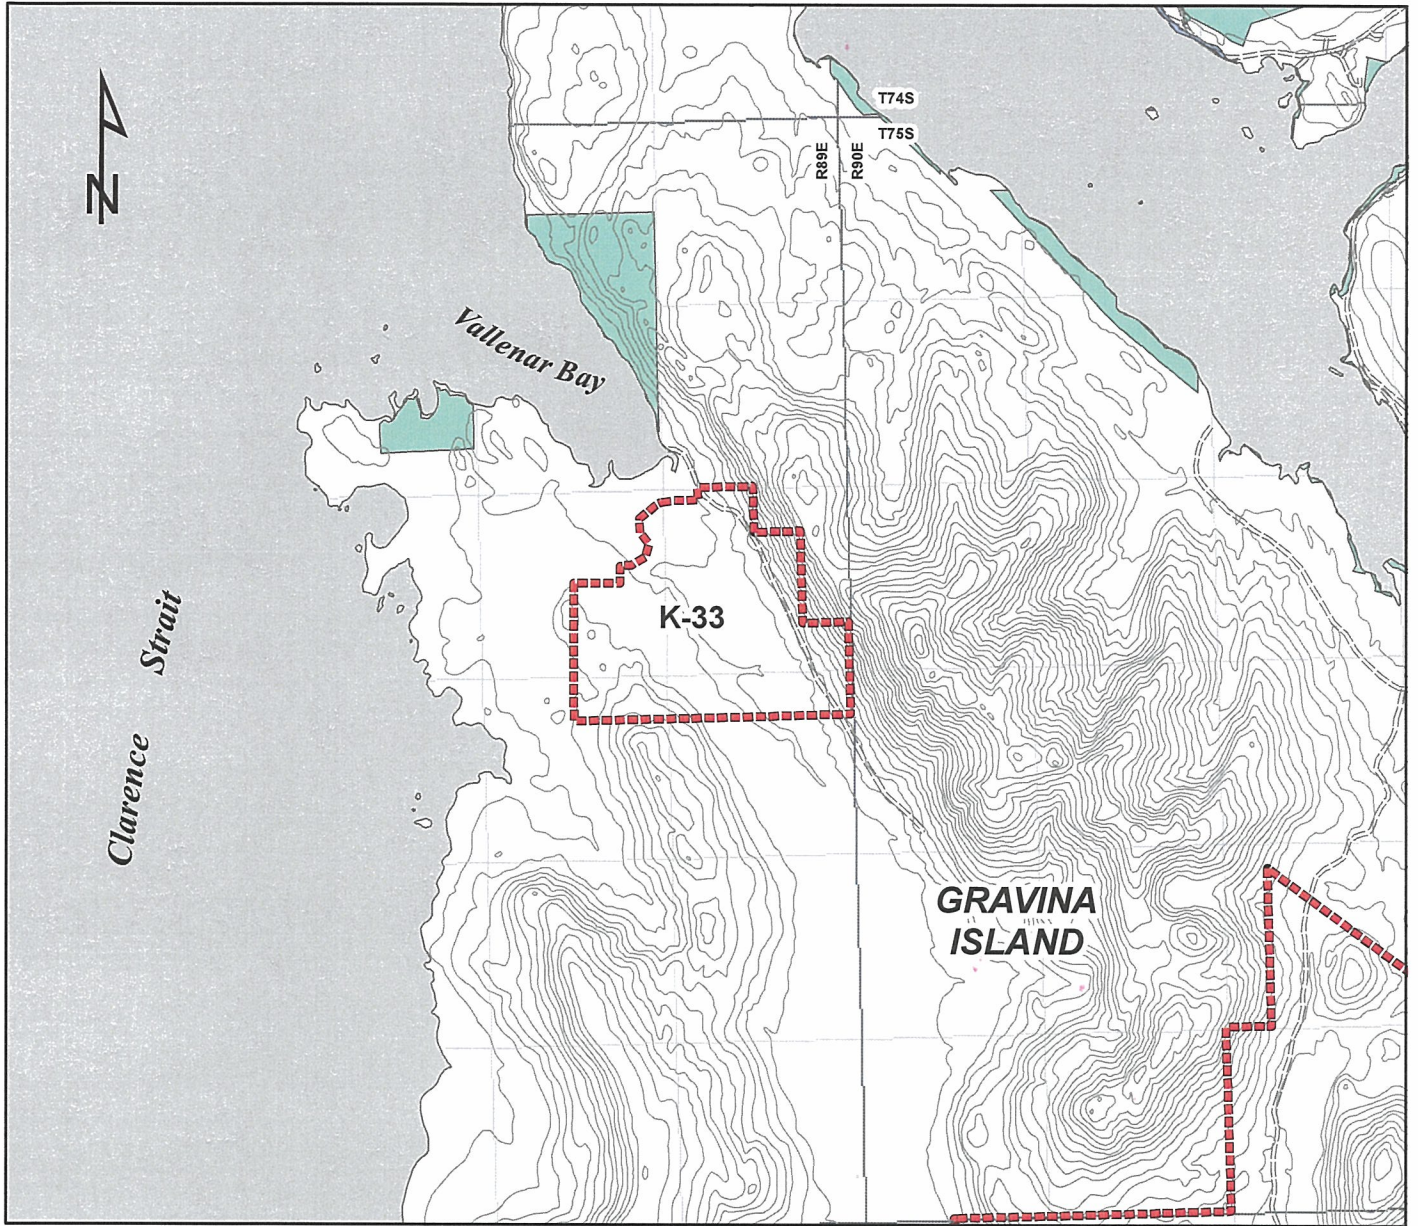

0 0.5 1 1.5 2 Miles
 1 inch equals 1 miles
 Contour Interval 100'

Legend

-  Proposed State Forest
-  Roads
-  GU
-  Disposable
-  Recreation
-  Habitat
-  Lakes

**Proposed
 Southeast Alaska
 State Forest
 Traitors Cove**

DIVISION OF FORESTRY
 2/09/2009 gs

Contour Interval 100'

**Proposed
Southeast Alaska
State Forest
Gravina (Vallenar)**

DIVISION OF FORESTRY

2/05/2008 gs

Legend

-  Proposed State Forest
-  GU
-  Disposable
-  Recreation
-  Habitat
-  Roads

**Proposed
Southeast Alaska
State Forest
Gravina (Bostwick)**

DIVISION OF FORESTRY

12/03/2008 gs

Contour Interval 100'

Legend

-  Proposed State Forest
-  State Park
-  GU
-  Disposable
-  Recreation
-  Habitat
-  lakes
-  Roads

**Proposed
Southeast Alaska
State Forest
Crittenden Creek**

DIVISION OF FORESTRY

1/19/09 gs

0 1 2 3 4 5 Miles Contour Interval 100'
 1 inch equals 1.6 miles

Legend

-  Proposed State Forest
-  GU
-  Disposable
-  Recreation
-  Habitat
-  Lakes
-  Cataloged Streams
-  Roads