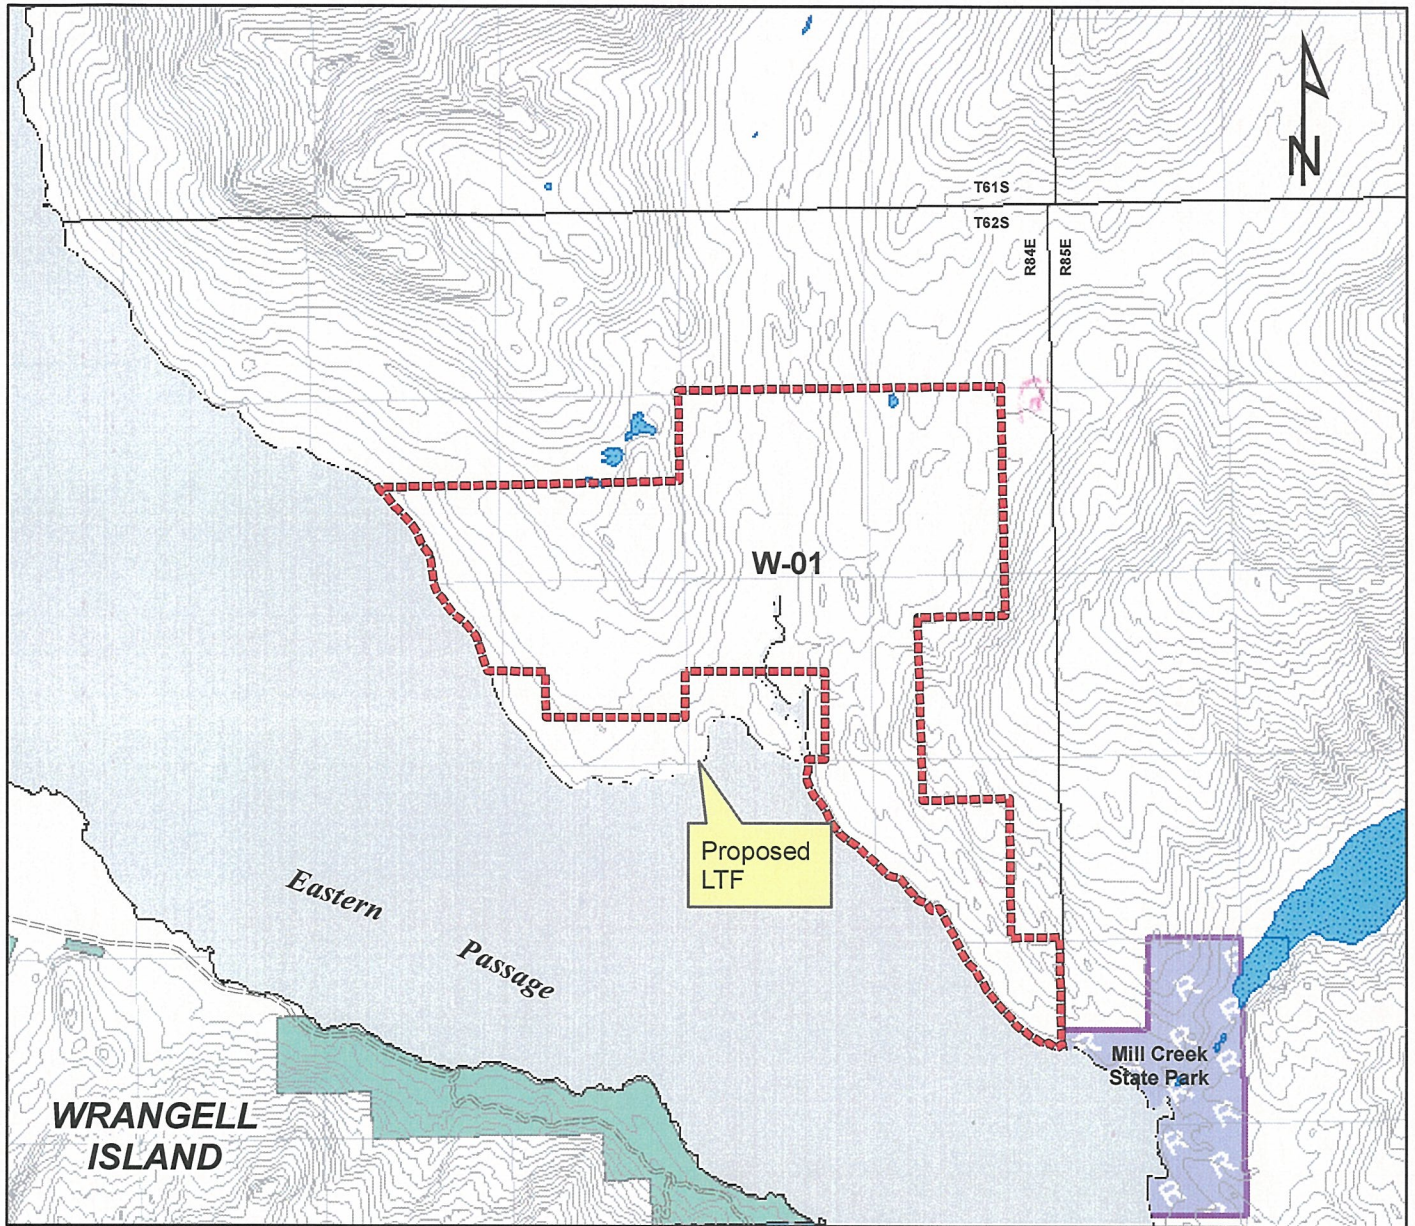

0 0.5 1 1.5 2 Miles
 1 inch equals 1 miles
 Contour Interval 100'

Legend

-  Proposed State Forest
-  Roads
-  GU
-  Disposable
-  Recreation
-  Habitat
-  Lakes

**Proposed
 Southeast Alaska
 State Forest
 Traitors Cove**

DIVISION OF FORESTRY
 2/09/2009 gs

Contour Interval 100'

**Proposed
Southeast Alaska
State Forest
Gravina (Vallenar)**

DIVISION OF FORESTRY

2/05/2008 gs

Legend

-  Proposed State Forest
-  GU
-  Disposable
-  Recreation
-  Habitat
-  Roads

**Proposed
Southeast Alaska
State Forest
Gravina (Bostwick)**

DIVISION OF FORESTRY

12/03/2008 gs

Contour Interval 100'

Legend

-  Proposed State Forest
-  State Park
-  GU
-  Disposable
-  Recreation
-  Habitat
-  lakes
-  Roads

**Proposed
Southeast Alaska
State Forest
Crittenden Creek**

DIVISION OF FORESTRY

1/19/09 gs

0 1 2 3 4 5 Miles Contour Interval 100'
 1 inch equals 1.6 miles

Legend

-  Proposed State Forest
-  GU
-  Disposable
-  Recreation
-  Habitat
-  Lakes
-  Cataloged Streams
-  Roads