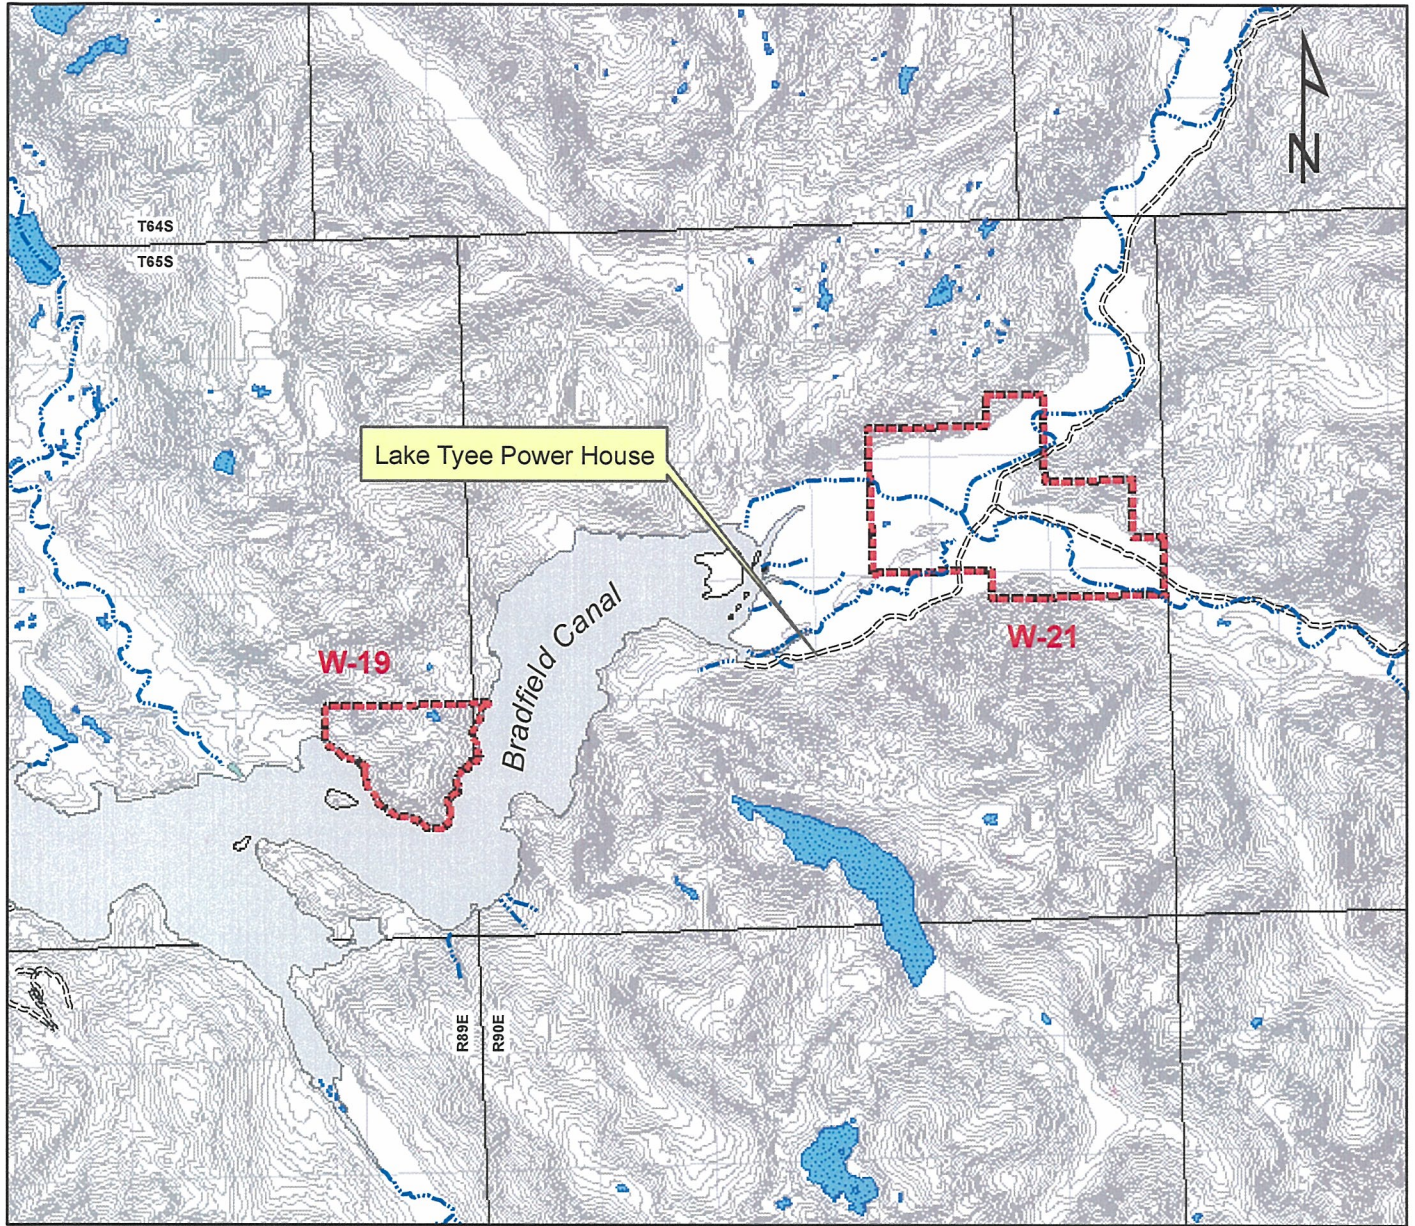

**Proposed
Southeast Alaska
State Forest
Gravina (Bostwick)**

DIVISION OF FORESTRY

12/03/2008 gs

Contour Interval 100'

Legend

-  Proposed State Forest
-  State Park
-  GU
-  Disposable
-  Recreation
-  Habitat
-  lakes
-  Roads

**Proposed
Southeast Alaska
State Forest
Crittenden Creek**

DIVISION OF FORESTRY

1/19/09 gs

0 1 2 3 4 5 Miles Contour Interval 100'
 1 inch equals 1.6 miles

Legend

-  Proposed State Forest
-  GU
-  Disposable
-  Recreation
-  Habitat
-  Lakes
-  Cataloged Streams
-  Roads