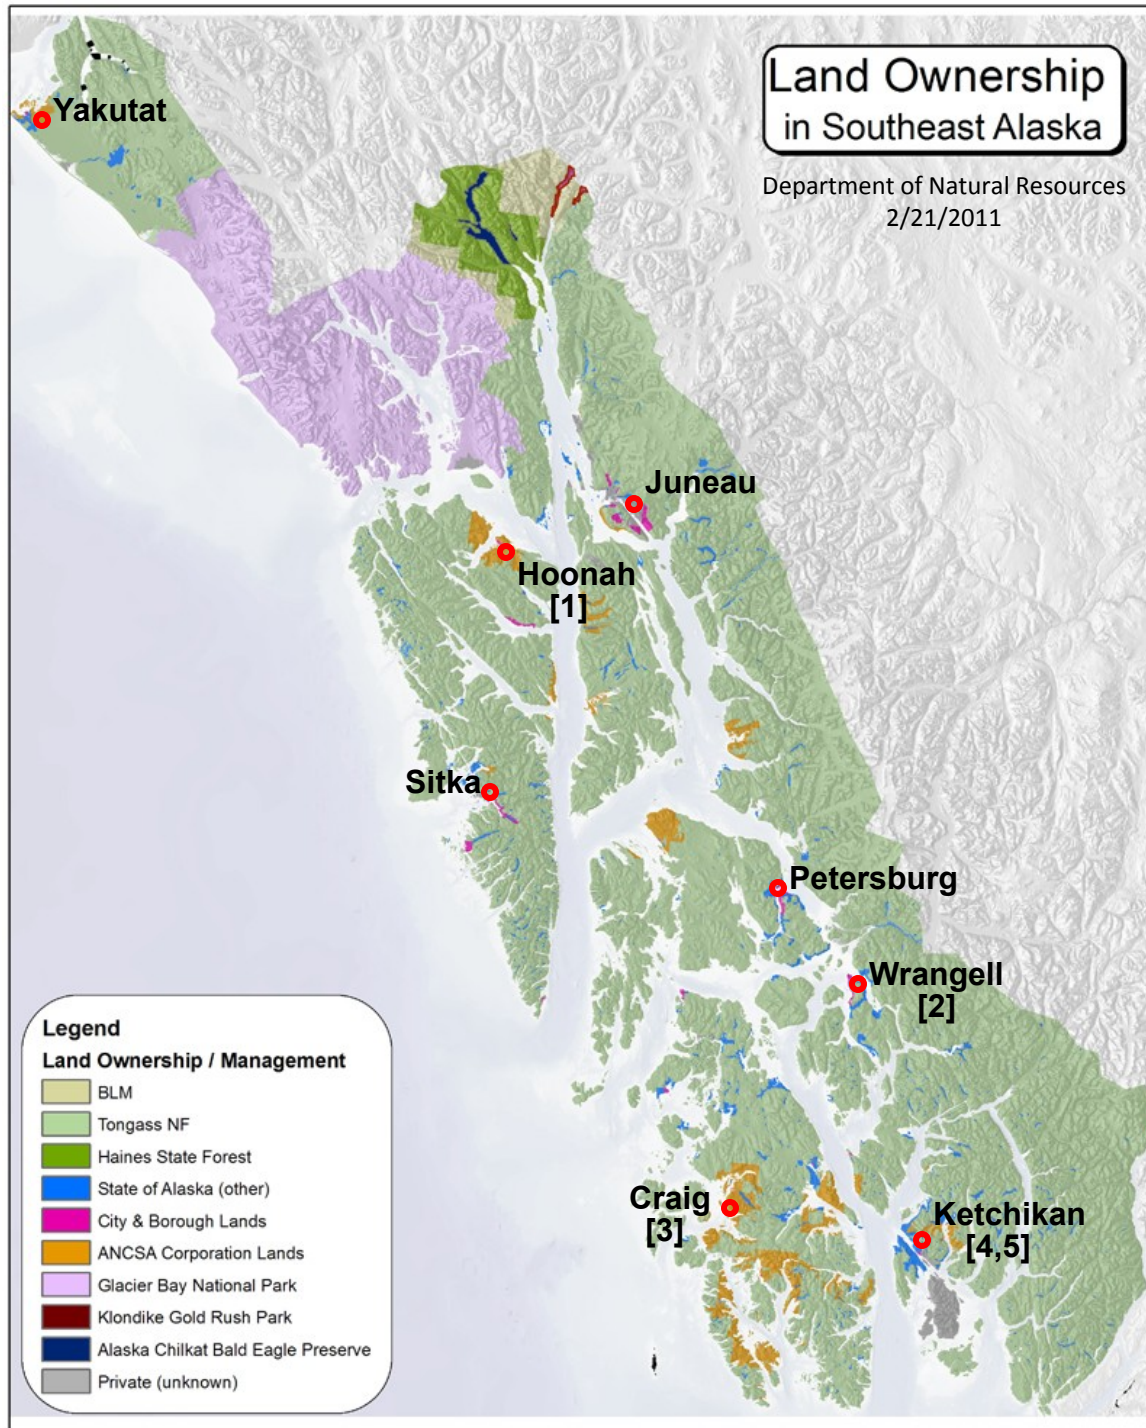

Land Ownership in Southeast Alaska

Department of Natural Resources
2/21/2011

SE Mills

1. Icy Strait Lumber (Operating, but recovering from fire)
2. Silver Bay Logging (Closed)
3. Viking Lumber Co. (Operating)
4. Pacific Log & Lumber (Closed)
5. Ketchikan Veneer Mill (Closed)