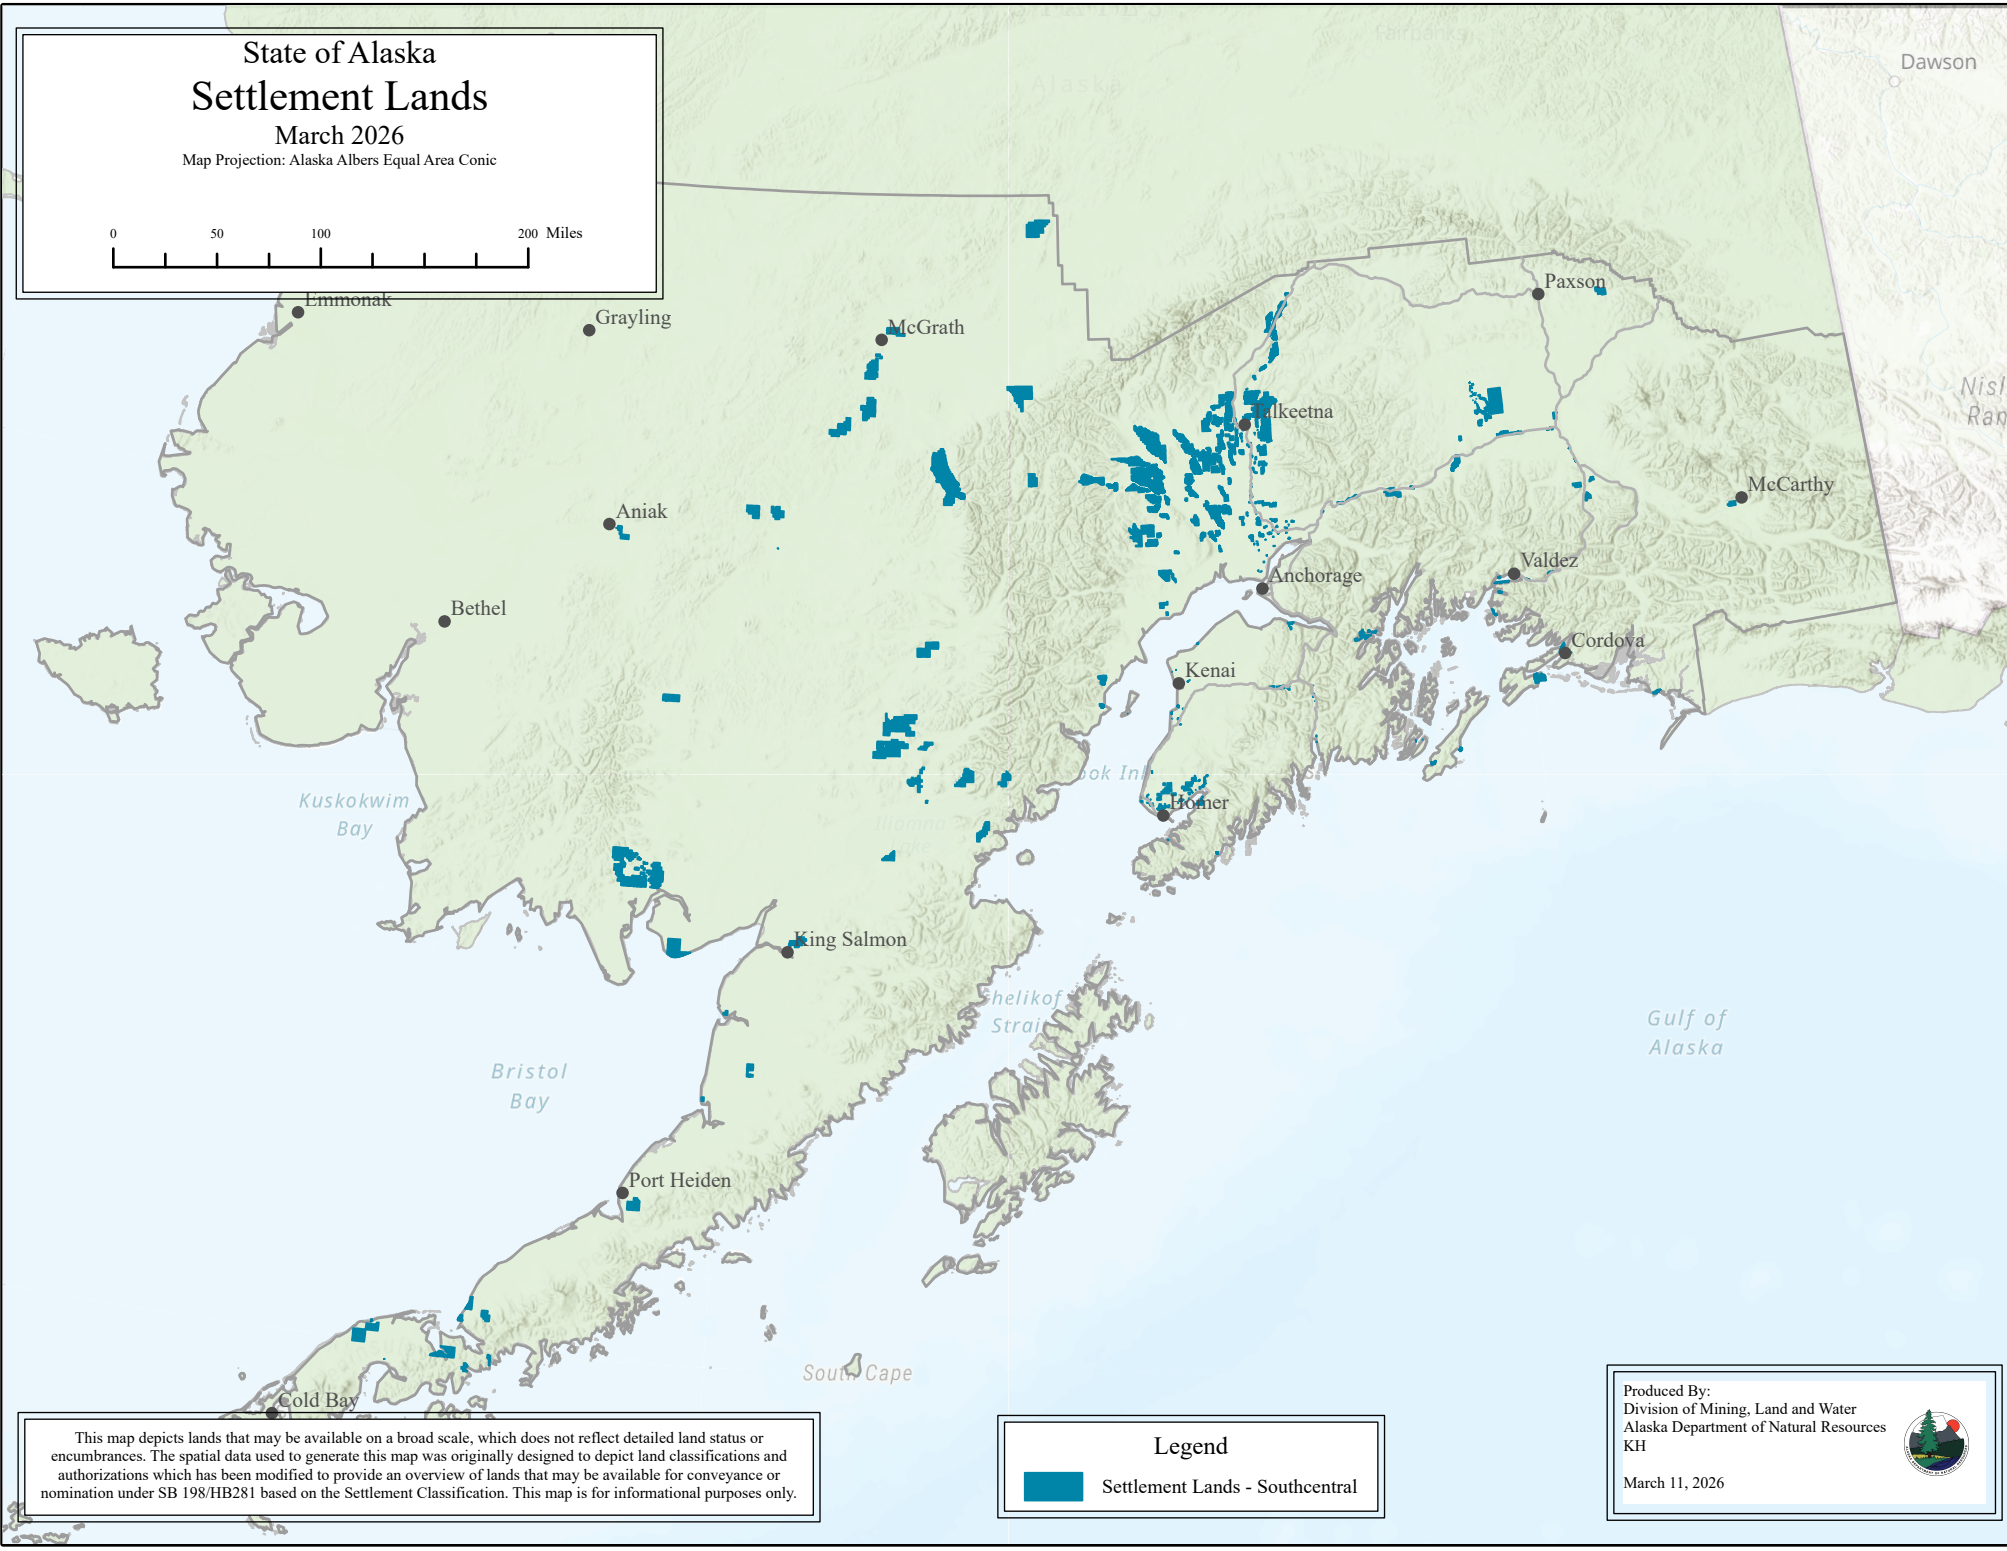

State of Alaska Settlement Lands

March 2026

Map Projection: Alaska Albers Equal Area Conic

This map depicts lands that may be available on a broad scale, which does not reflect detailed land status or encumbrances. The spatial data used to generate this map was originally designed to depict land classifications and authorizations which has been modified to provide an overview of lands that may be available for conveyance or nomination under SB 198/HB281 based on the Settlement Classification. This map is for informational purposes only.

Legend

 Settlement Lands - Southcentral

Produced By:
Division of Mining, Land and Water
Alaska Department of Natural Resources
KH

March 11, 2026