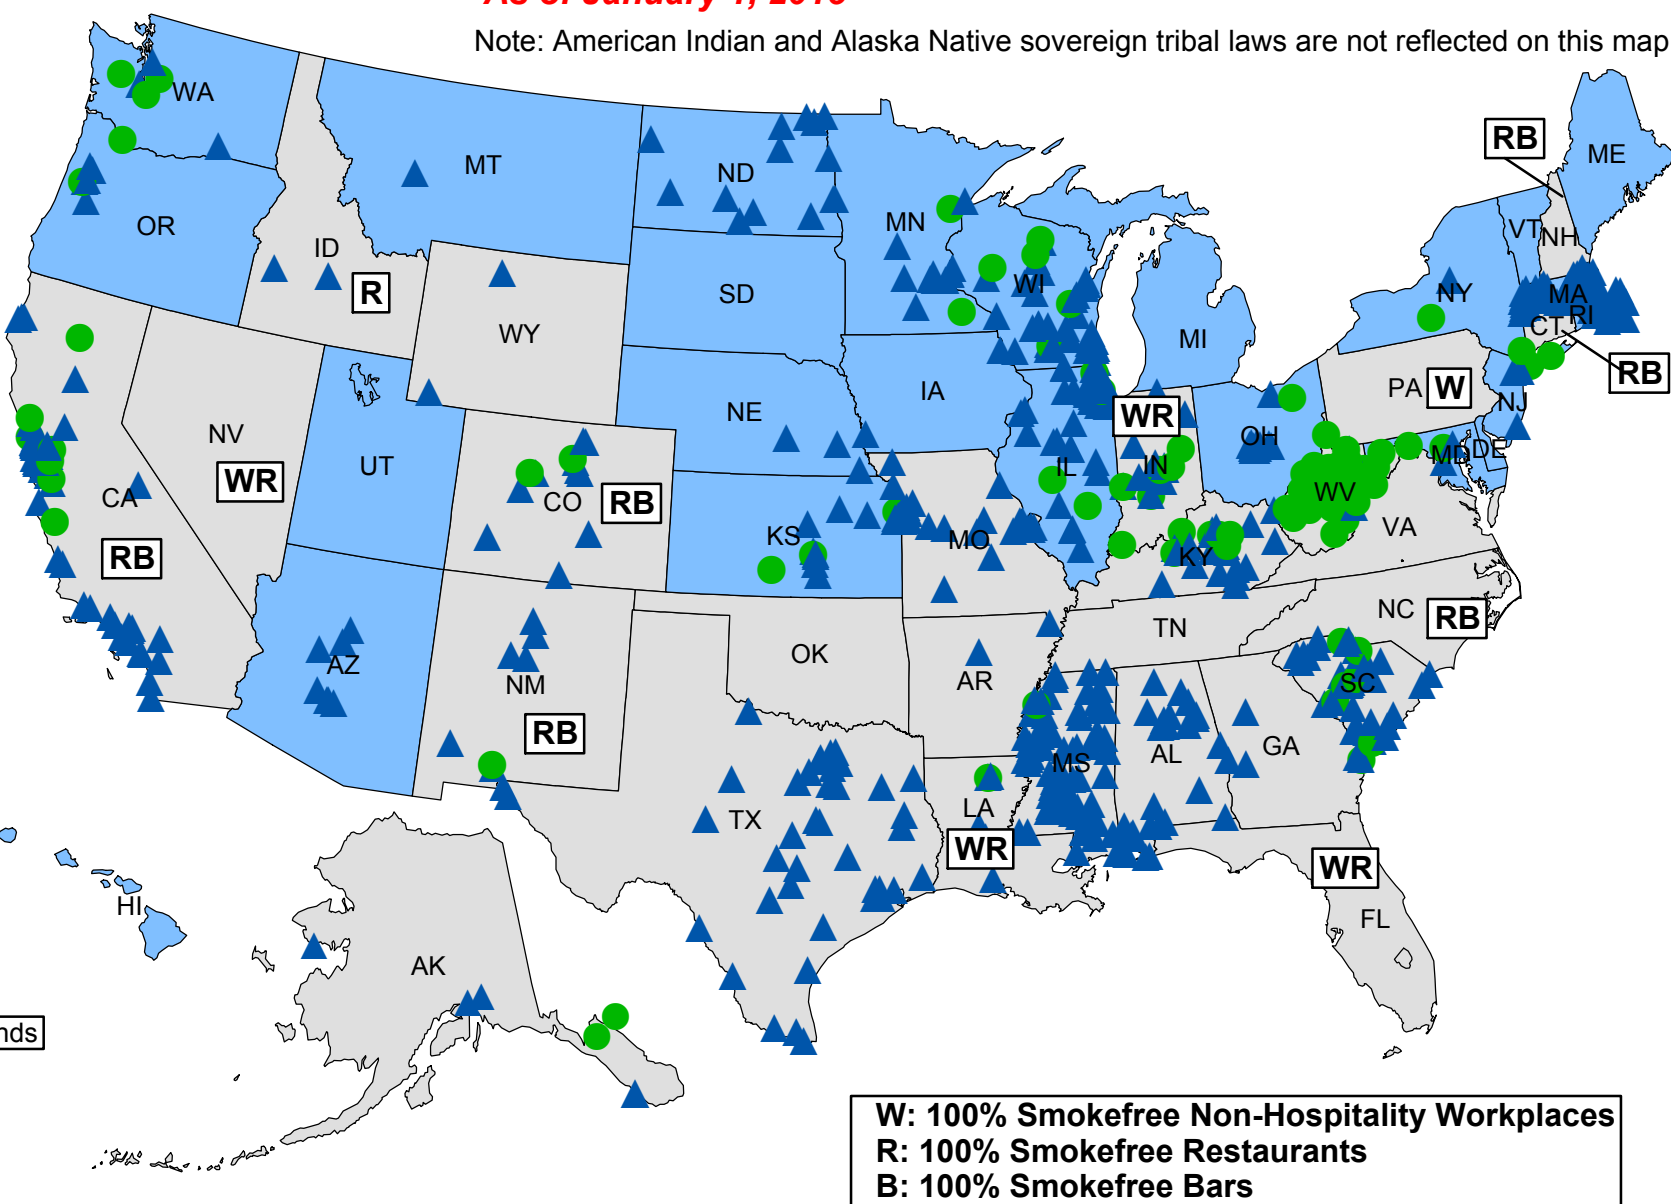

U.S. 100% Smokefree Laws in Non-Hospitality Workplaces AND Restaurants AND Bars

American Nonsmokers' Rights Foundation

As of January 1, 2015

Note: American Indian and Alaska Native sovereign tribal laws are not reflected on this map.

Territories and Commonwealths

States, Commonwealths, and Territories with 100% Smokefree Laws in all Non-Hospitality Workplaces,* Restaurants, and Bars**
currently in effect as of January 1, 2015

Only laws that do not allow smoking in attached bars or separately ventilated rooms and do not have size exemptions are listed here.

Arizona	Michigan	Puerto Rico
Delaware	Minnesota	Rhode Island
Hawaii	Montana	South Dakota
Illinois	Nebraska	U.S. Virgin Islands
Iowa	New Jersey	Utah
Kansas	New York	Vermont
Maine	North Dakota	Washington
Maryland	Ohio	Wisconsin
Massachusetts	Oregon	

Municipalities with Local 100% Smokefree Laws in all Non-Hospitality Workplaces,* Restaurants, and Bars**
currently in effect as of January 1, 2015

Note: The jurisdiction(s) affected by county-level laws vary widely. Look for a plus symbol (+) next to each county with a law that includes both incorporated and unincorporated areas. A county without a symbol means that the county law covers unincorporated areas only.