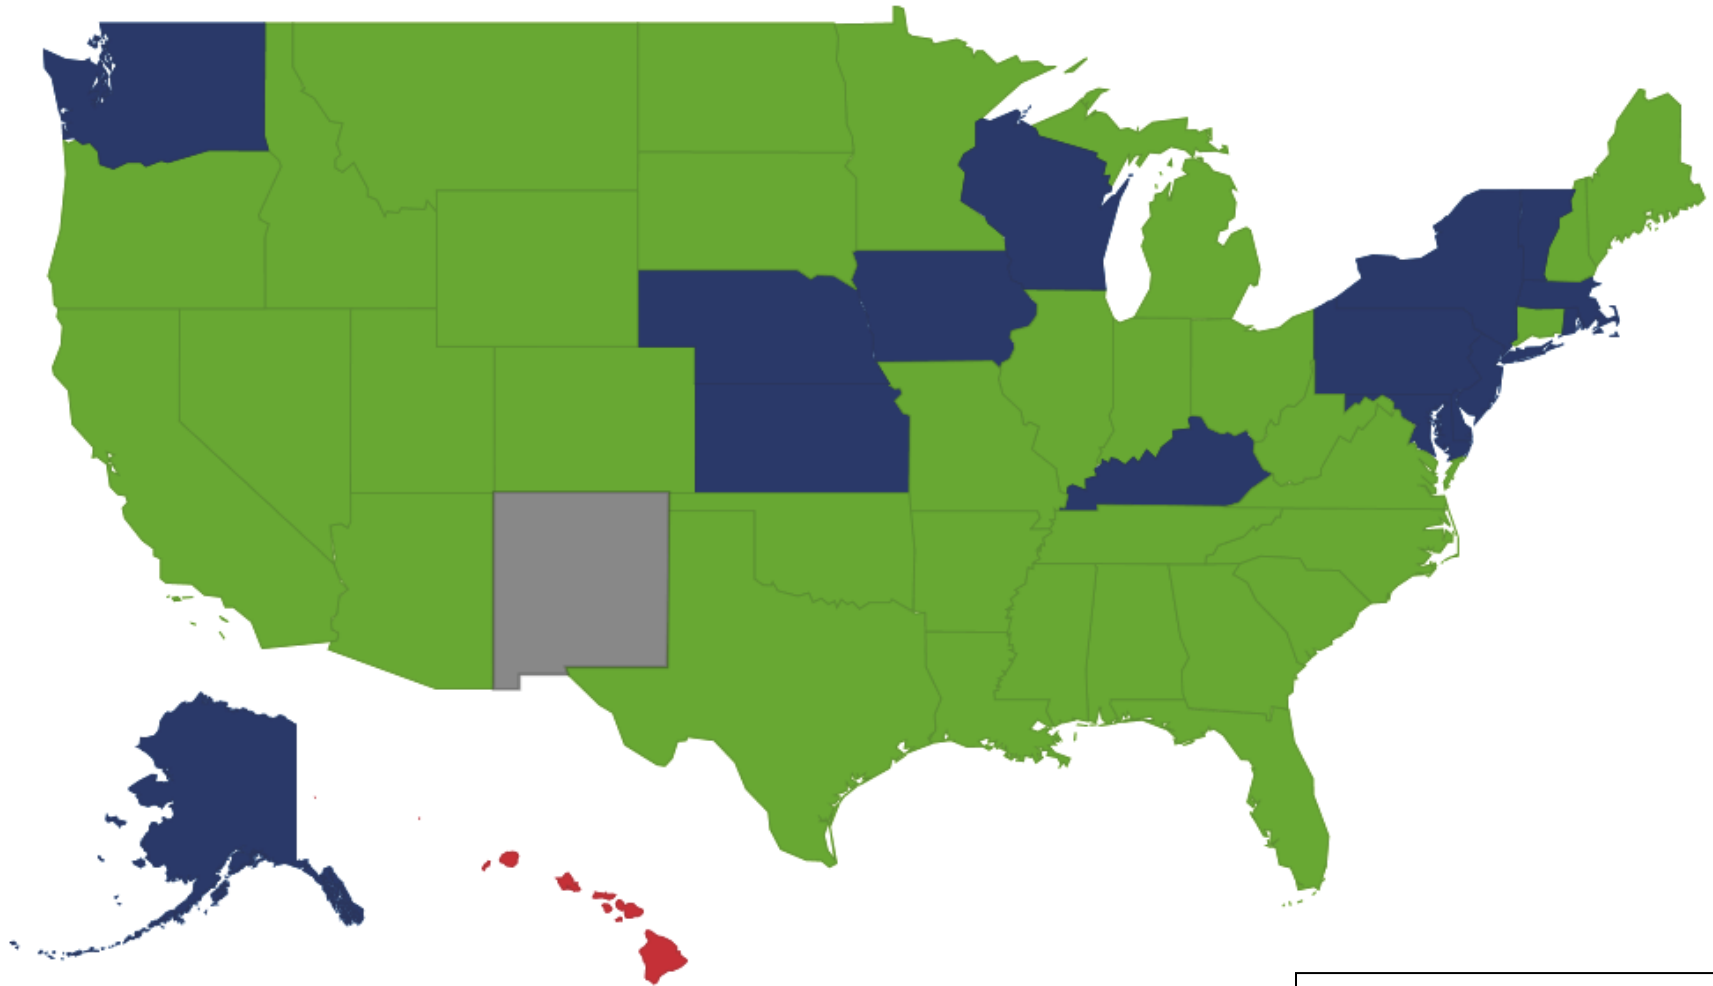

“Right to Try” Legislative Map

Updated: February 22, 2017

Green = Signed into Law
Blue = Introduced
Gray = Not Introduced
Red = Vetoed