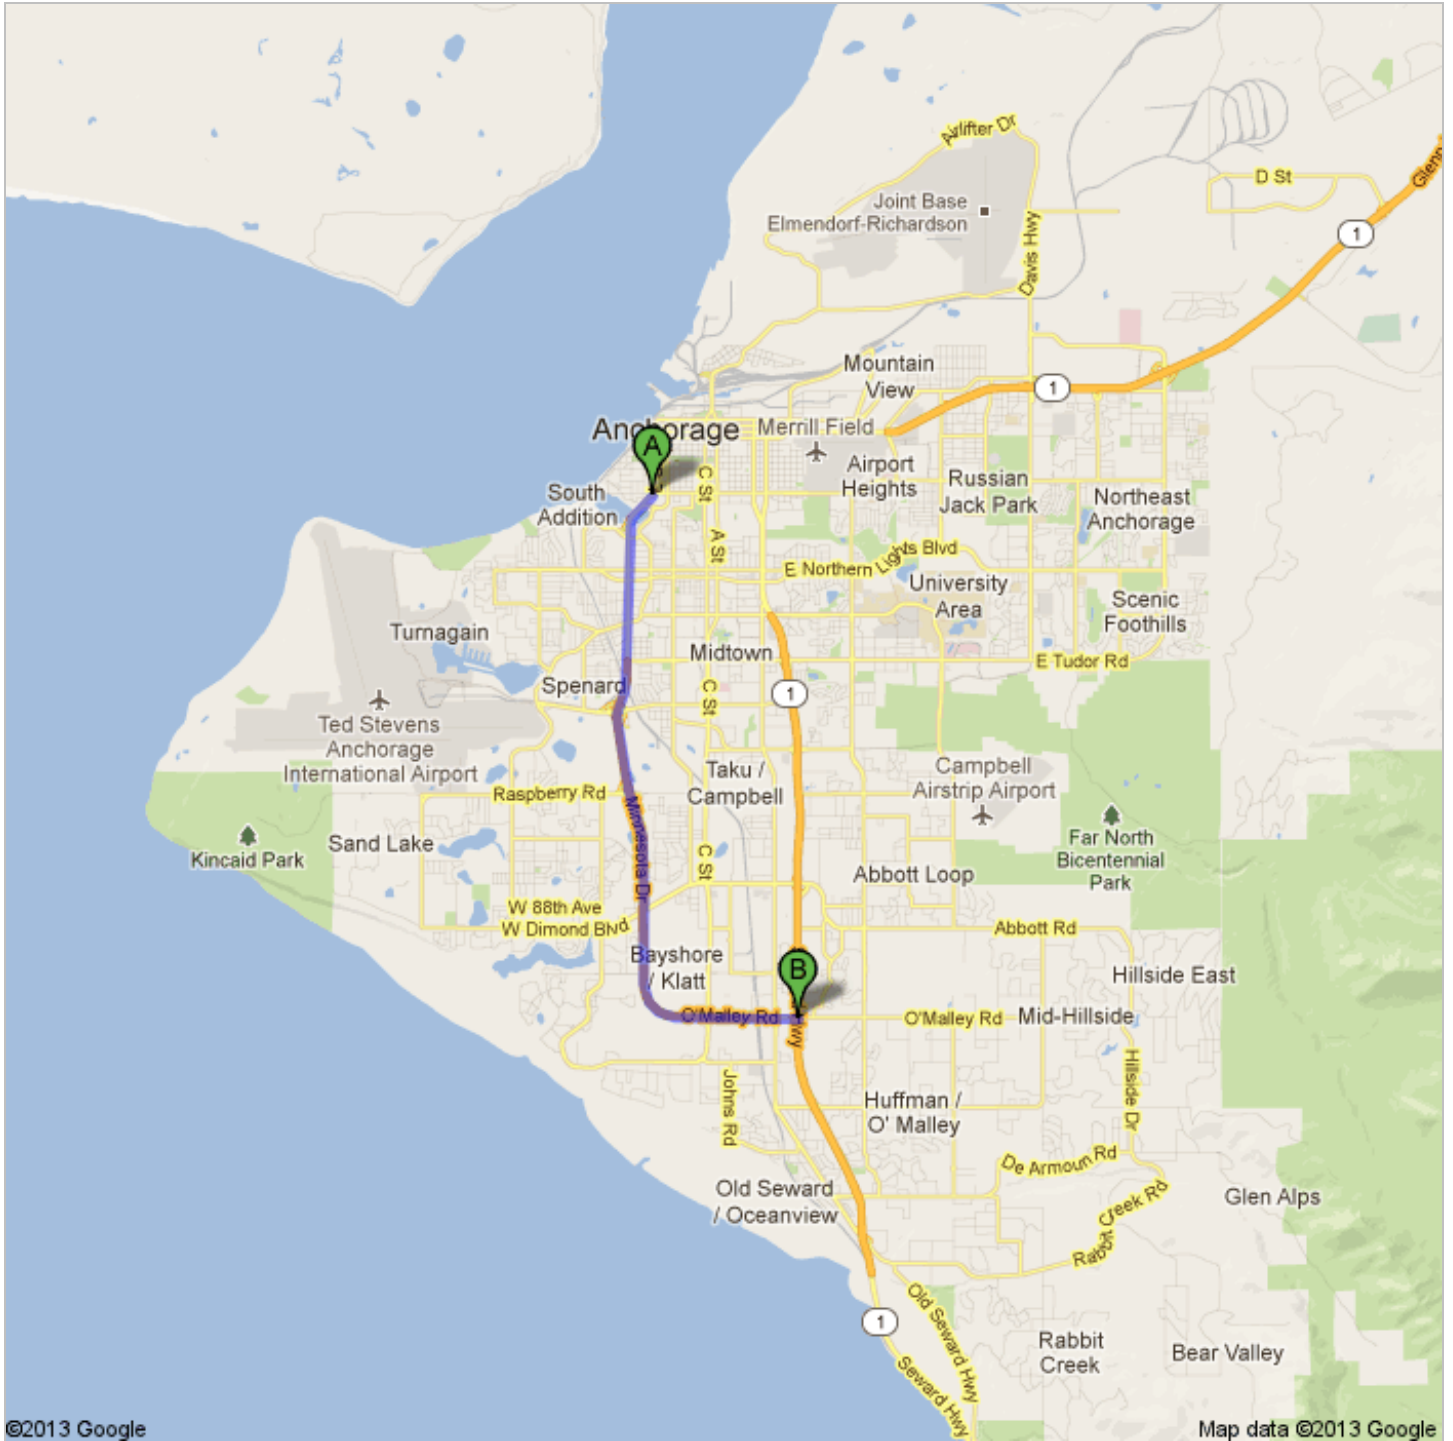

Directions to O'Malley Rd

7.5 mi – about 12 mins

©2013 Google

Map data ©2013 Google